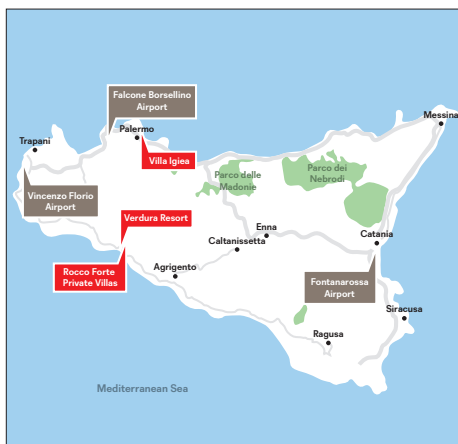

VILLA IGIEA PALERMO

A ROCCO FORTE HOTEL

Frequented by royalty, dignitaries and Hollywood luminaries, Villa Igiea's palatial interiors create a striking blank canvas for the most sensational events. Nestled at the base of Mount Pellegrino and the Gulf of Palermo, our palazzo is perfectly placed for an array of experiences, set along the Mediterranean's picturesque coastline.

Accommodation

- 78 rooms
- 22 suites

Restaurant & Bars

- *Florio* – restaurant and terrace for up to 160 guests
- *Igiea Terrazza Bar* – for up to 150 guests
- *Alicetta* – pool bar for up to 90 guests

Villa Igiea Spa

Transfers

- 30 min from Palermo International Airport
- 90 min from Verdura Resort

Villa Igiea

Salita Belmonte, 43, 90142 Palermo, Italy
 T +39 063 288 8935
 events.villaigiea@roccofortehotels.com
 roccofortehotels.com