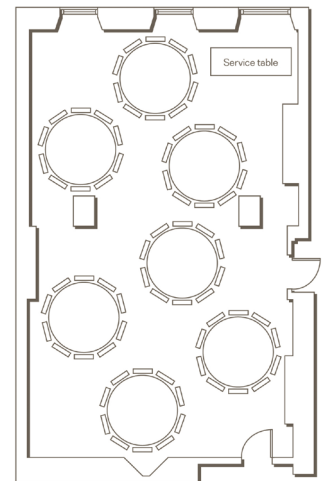

BROWN'S HOTEL
LONDON
A ROCCO FORTE HOTEL

The Clarendon Room

Brown's largest event space, The Clarendon Room, is named after Clarendon House, once the grandest residence on Piccadilly.

- High ceilings
- Natural daylight
- Private entrance on Dover Street
- Licensed for weddings

Boardroom

Banquet

Size	Dimensions L x W x H	Boardroom	Hollow Square	Cabaret	Classroom	Banquet	Standing Reception	Theatre	U-Shape	Wedding Ceremony
76m ² 825ft ²	11.3 x 6.7 x 3.4m 37' x 22" x 11'	32	30	35	30	70	120	70	30	60