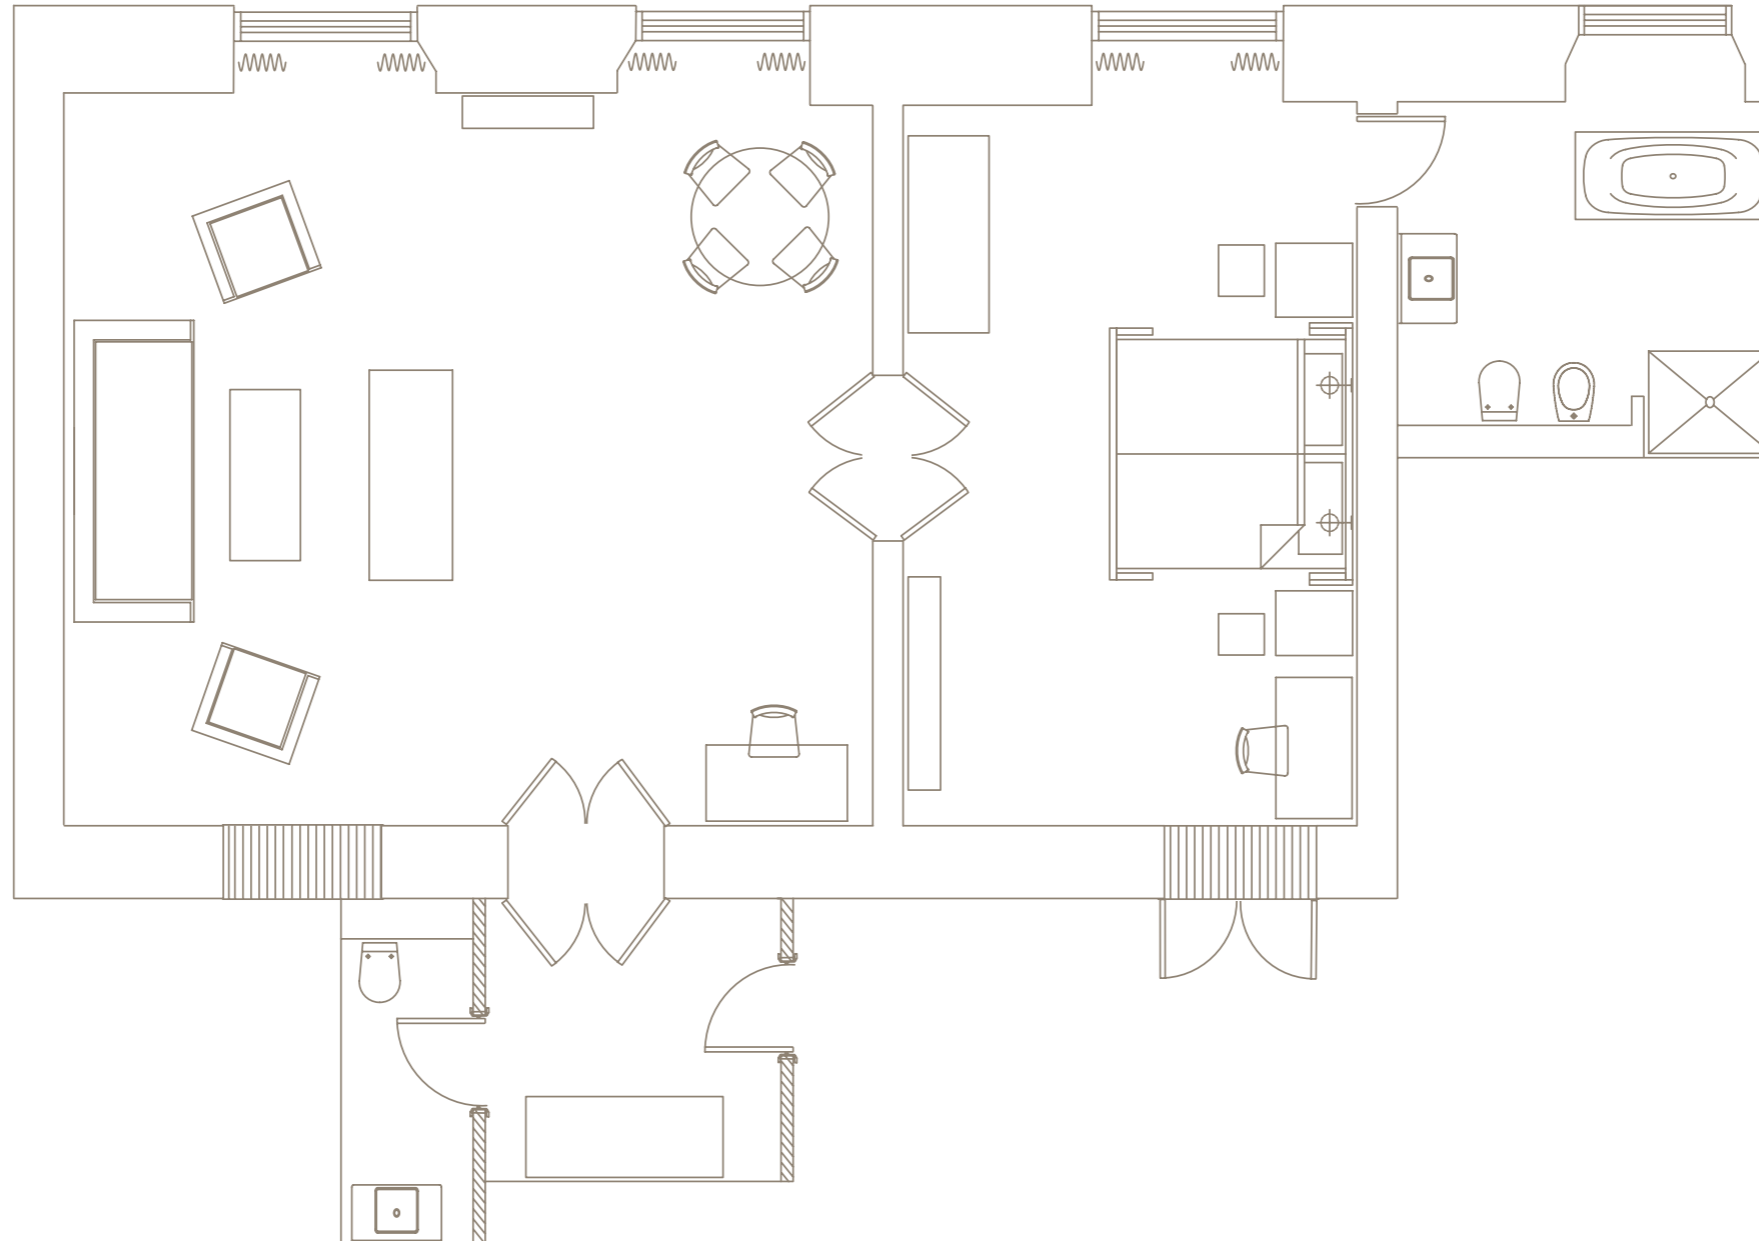

HUMBOLDT SUITE