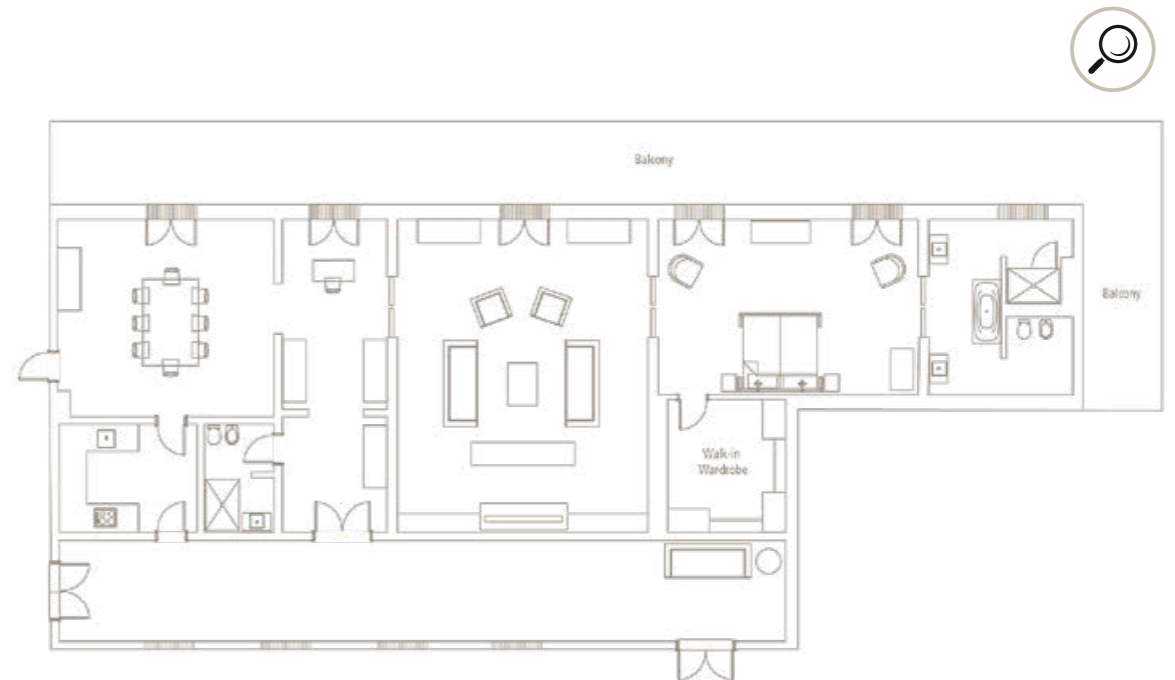

GALLERY

BOOK NOW