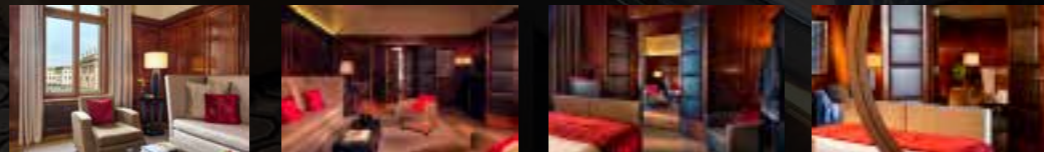

[DISCOVER MORE](#)

[HOTEL
DE ROME](#)

[LOCATION](#)

[SUITES](#)

[ROCCO FORTE HOTELS](#)