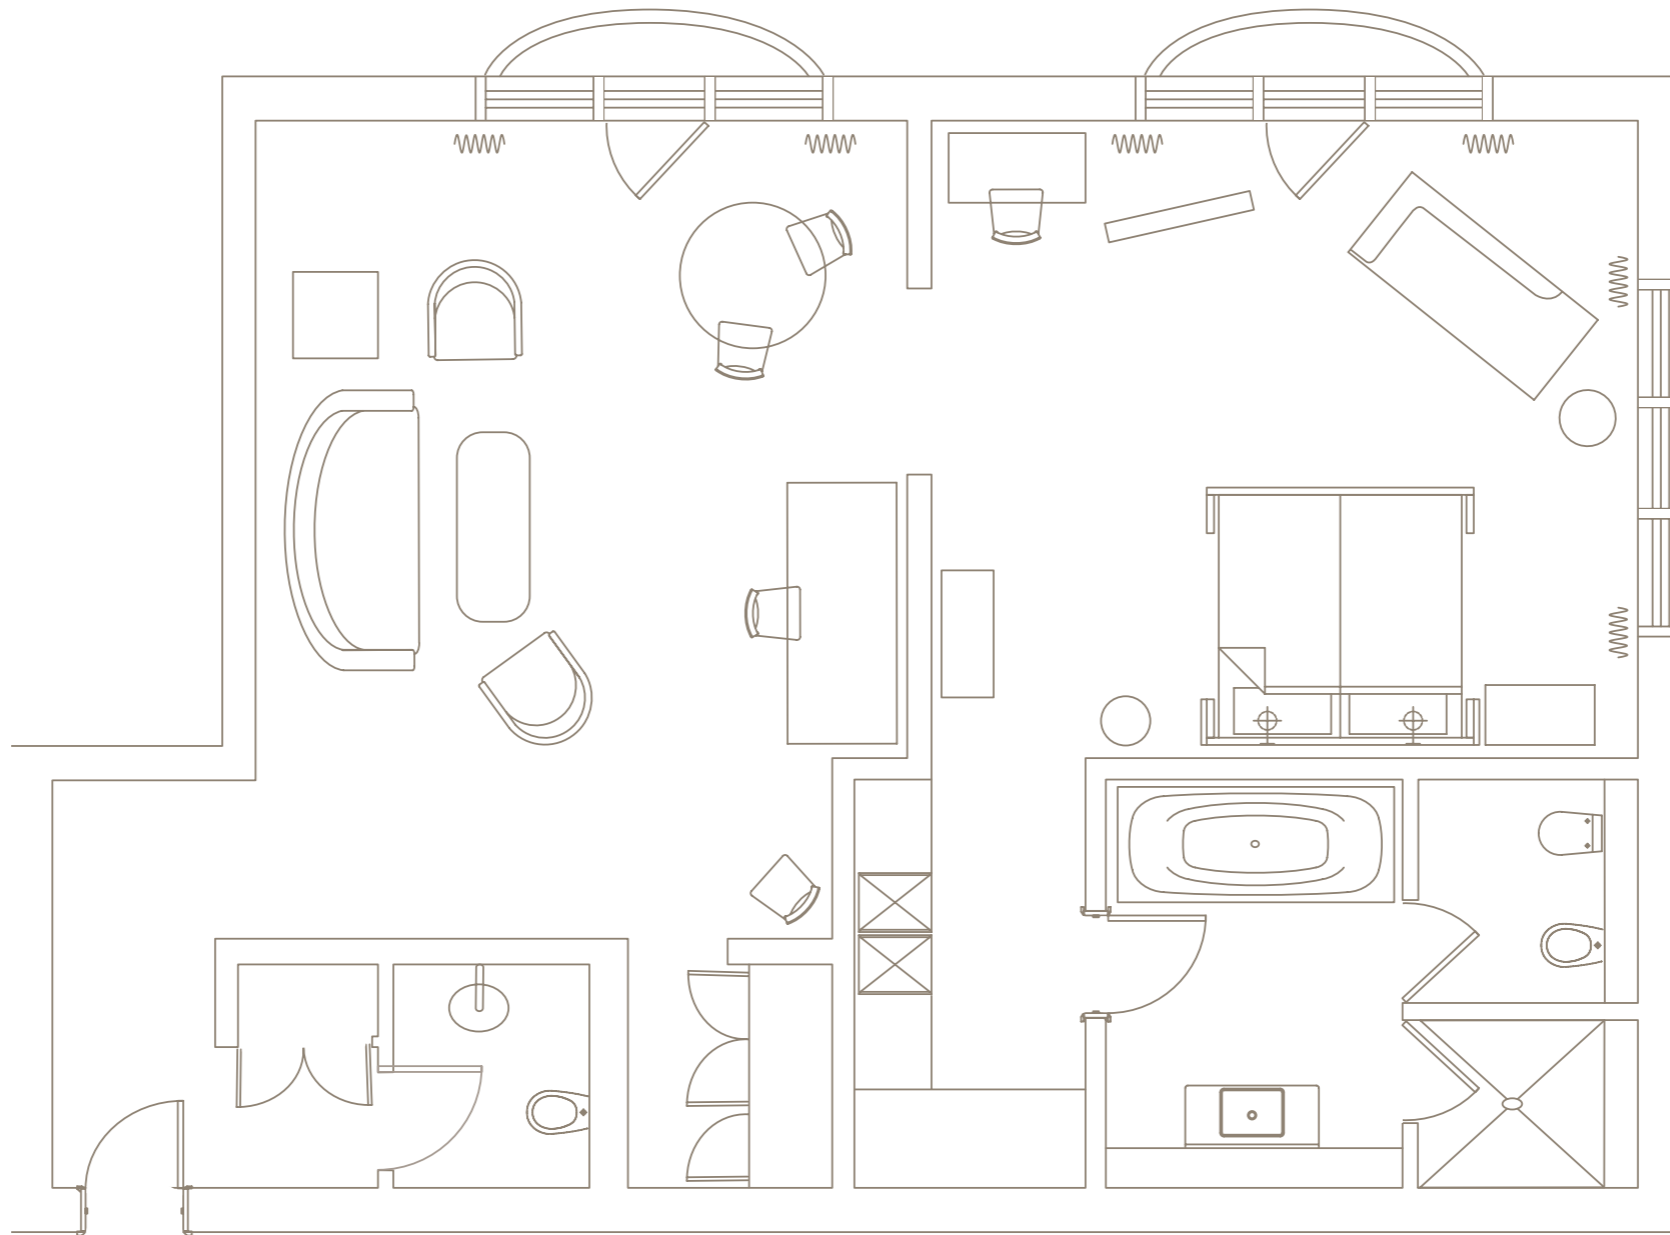

ONE OF OUR CLASSIC SUITES