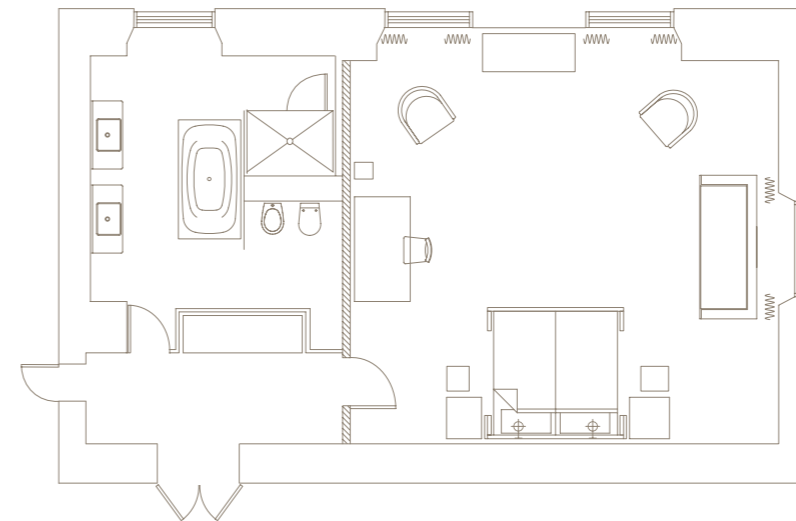

## GUTMANN SUITE

- 62m<sup>2</sup>
- Overlooking Bebelplatz
- Formerly a bank manager's office
- Leather-clad doors, parquet flooring, original oak and mahogany panelled walls
- Open-plan suite with 5-metre-high ceilings
- Marble bathroom with natural daylight, free-standing bathtub and double hand wash basins
- Can interconnect with the Behren Suite