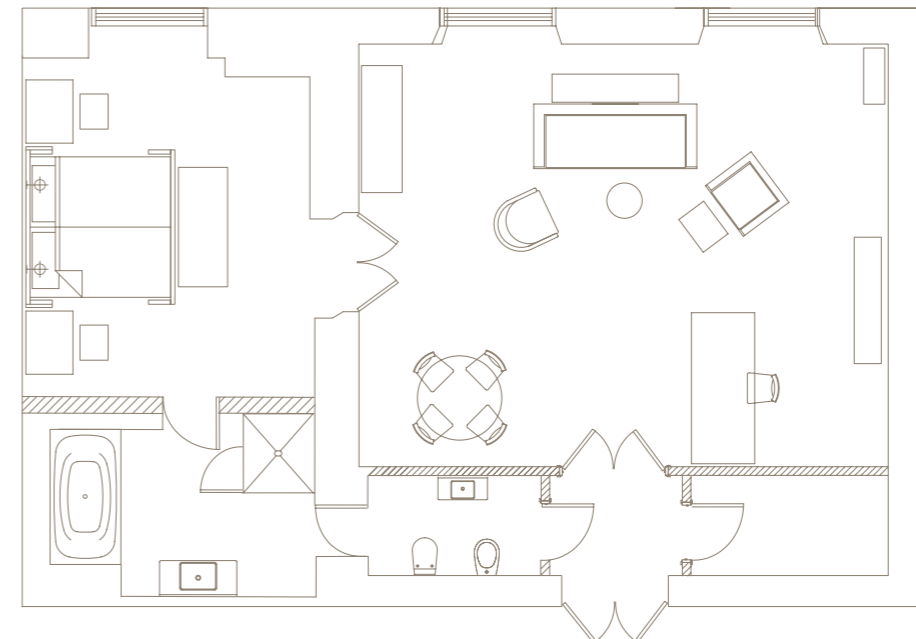

HOTEL DE ROME, BERLIN

GALLERY

BOOK NOW