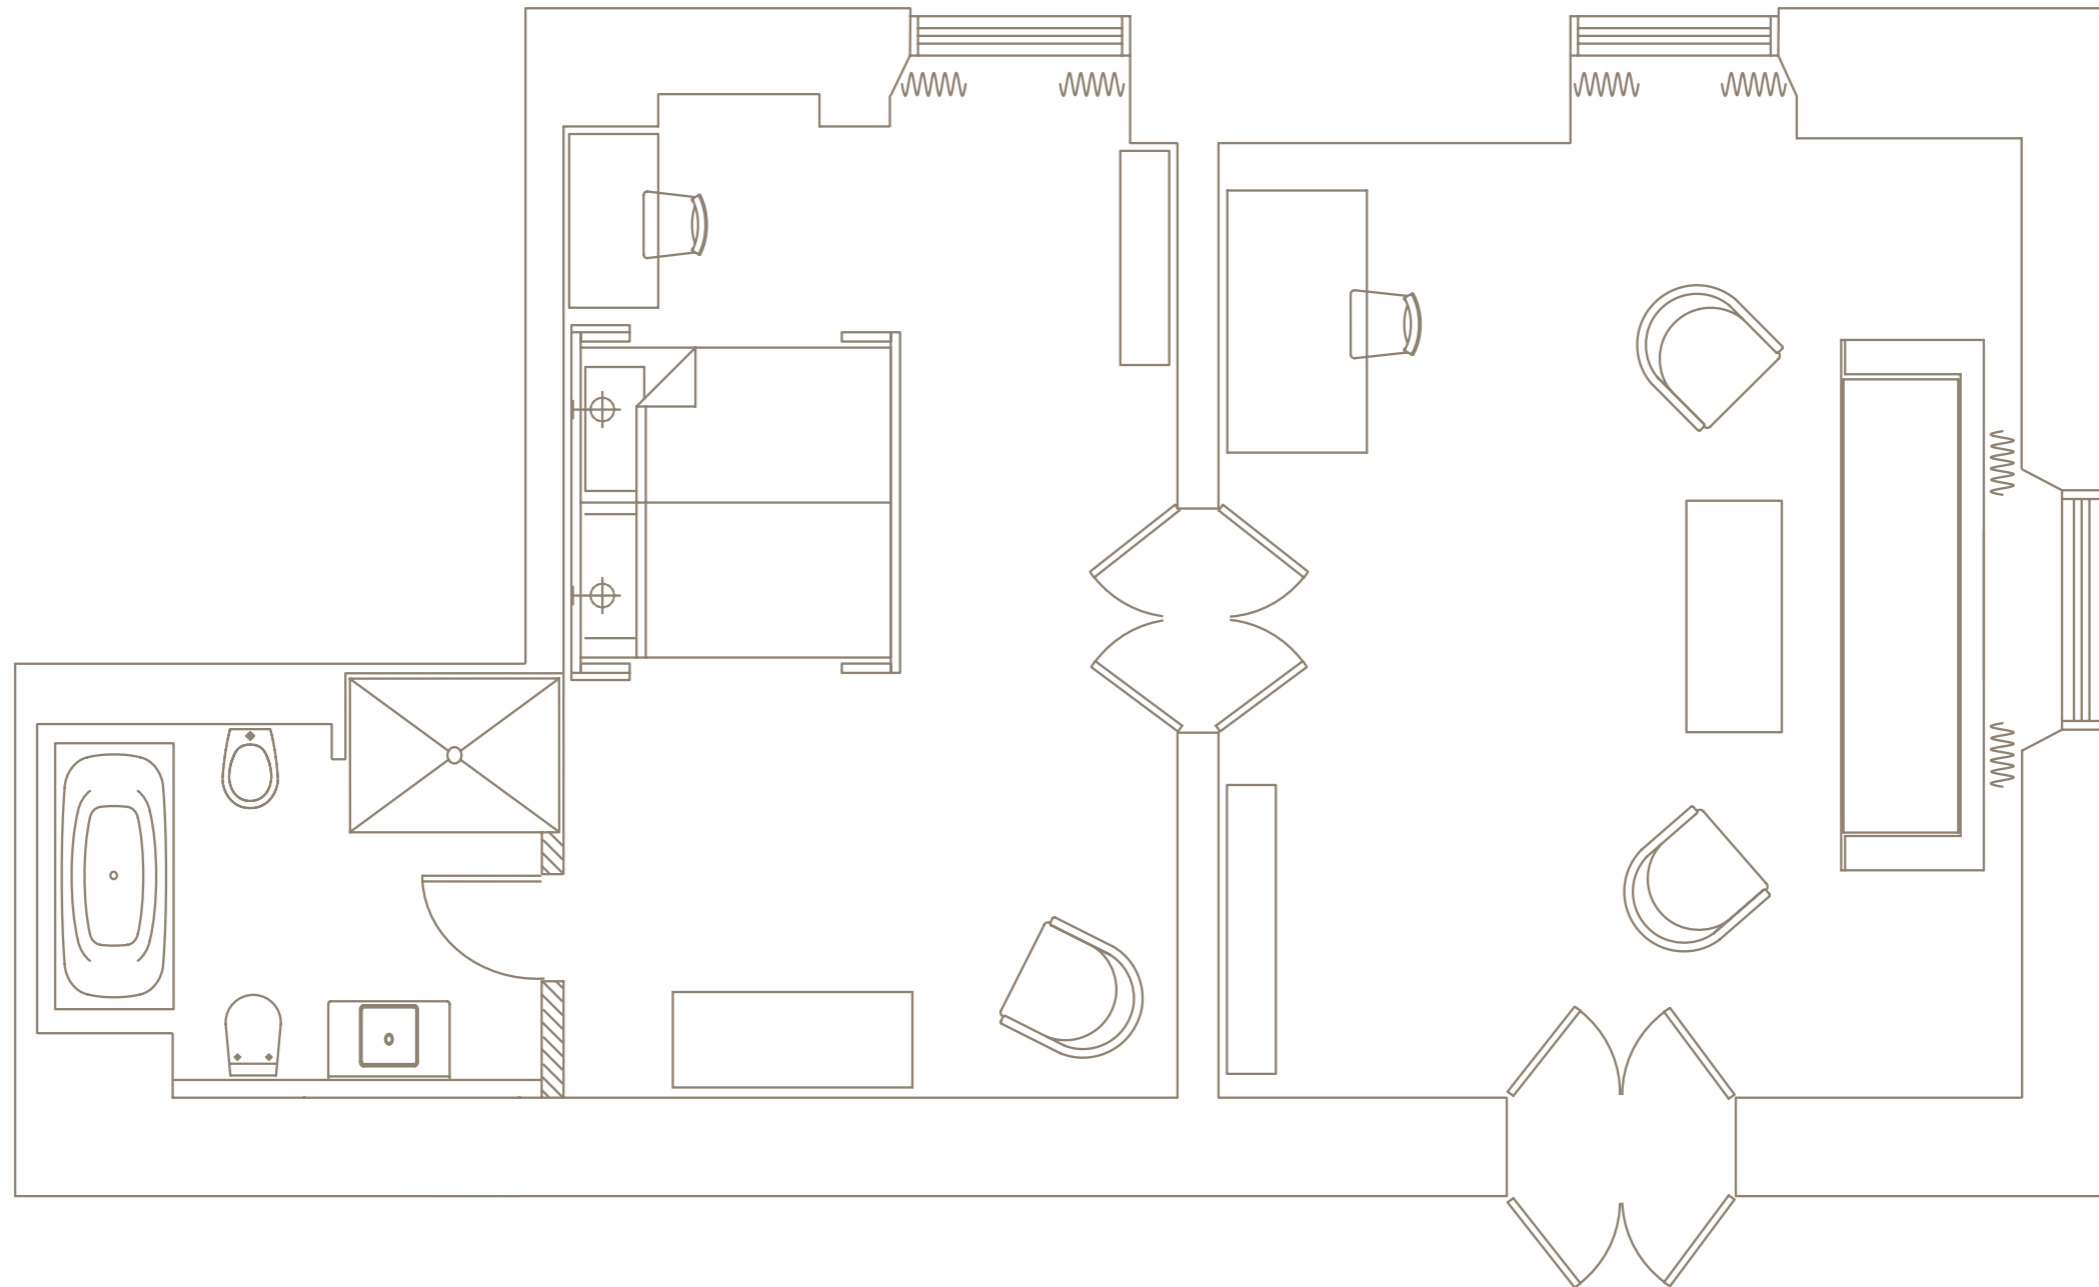

BEHREN SUITE