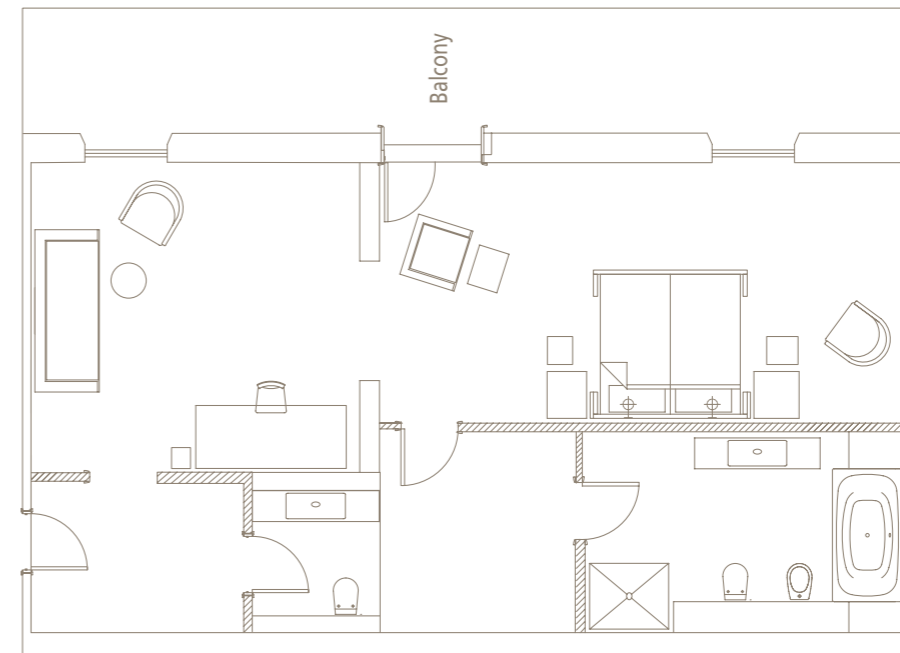

HOTEL DE ROME, BERLIN

GALLERY

BOOK NOW