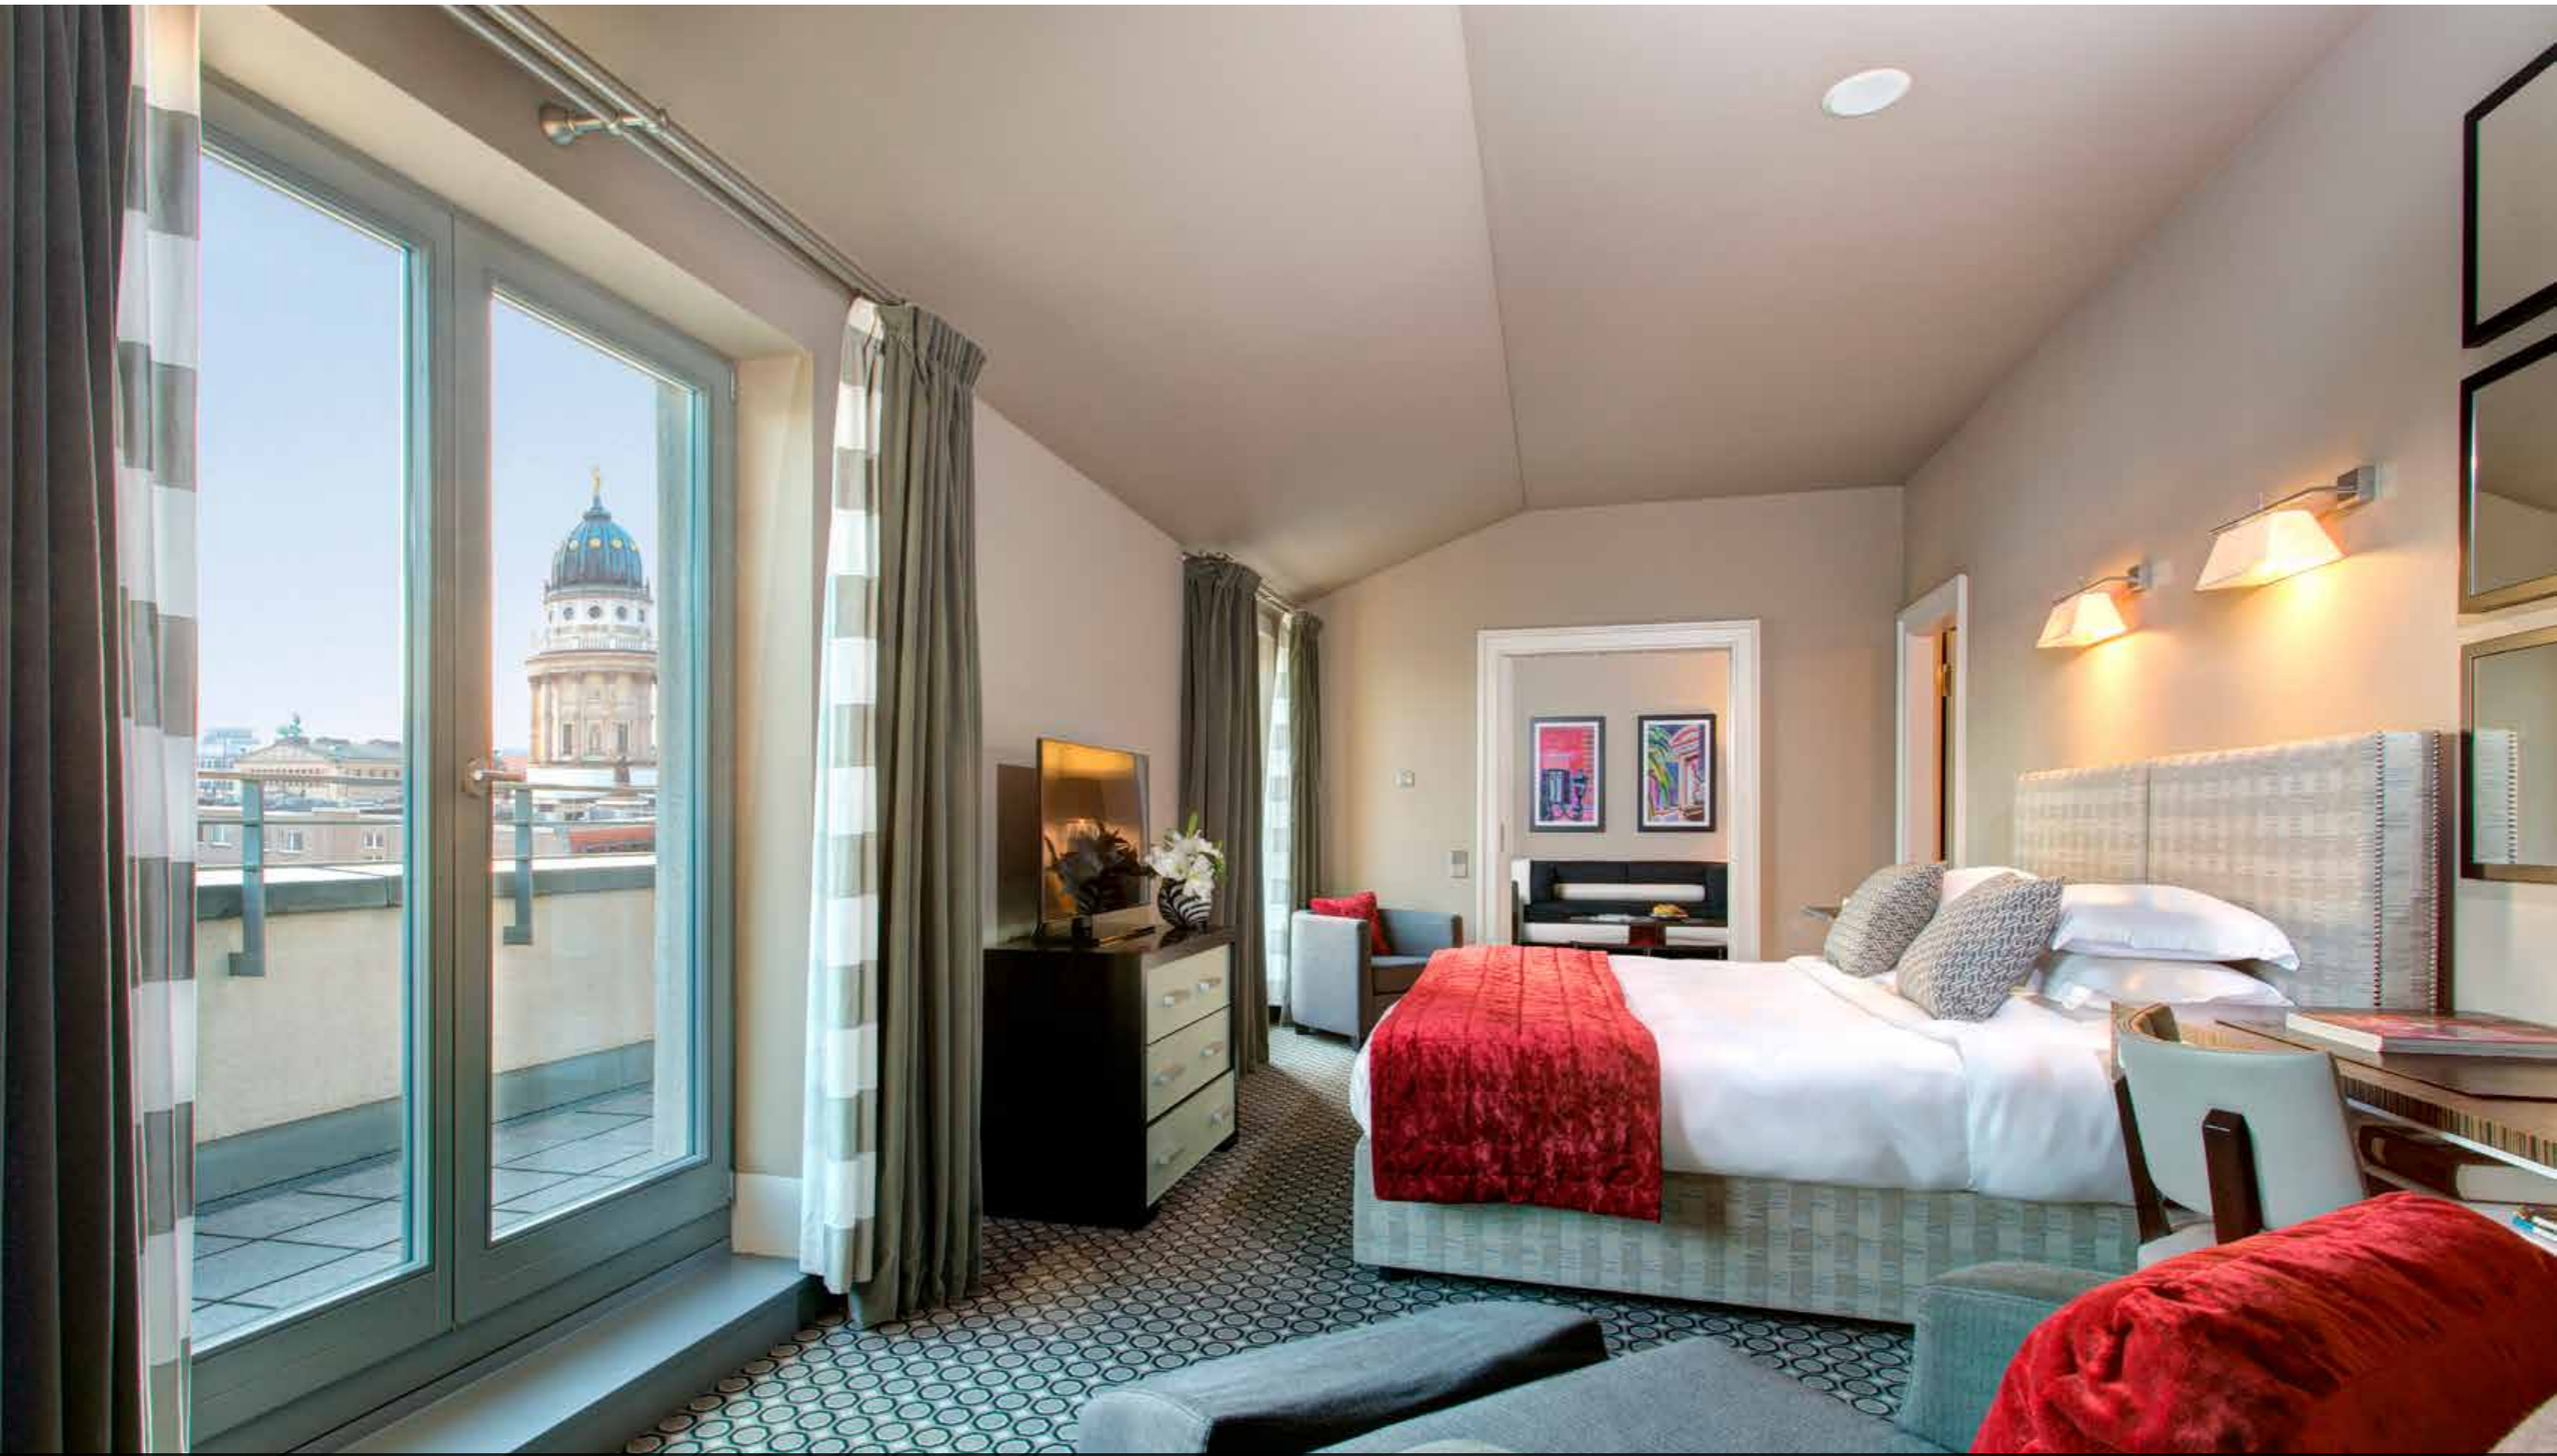

SUPERIOR SUITES
SPECIAL SUITE
HOTEL DE ROME, BERLIN