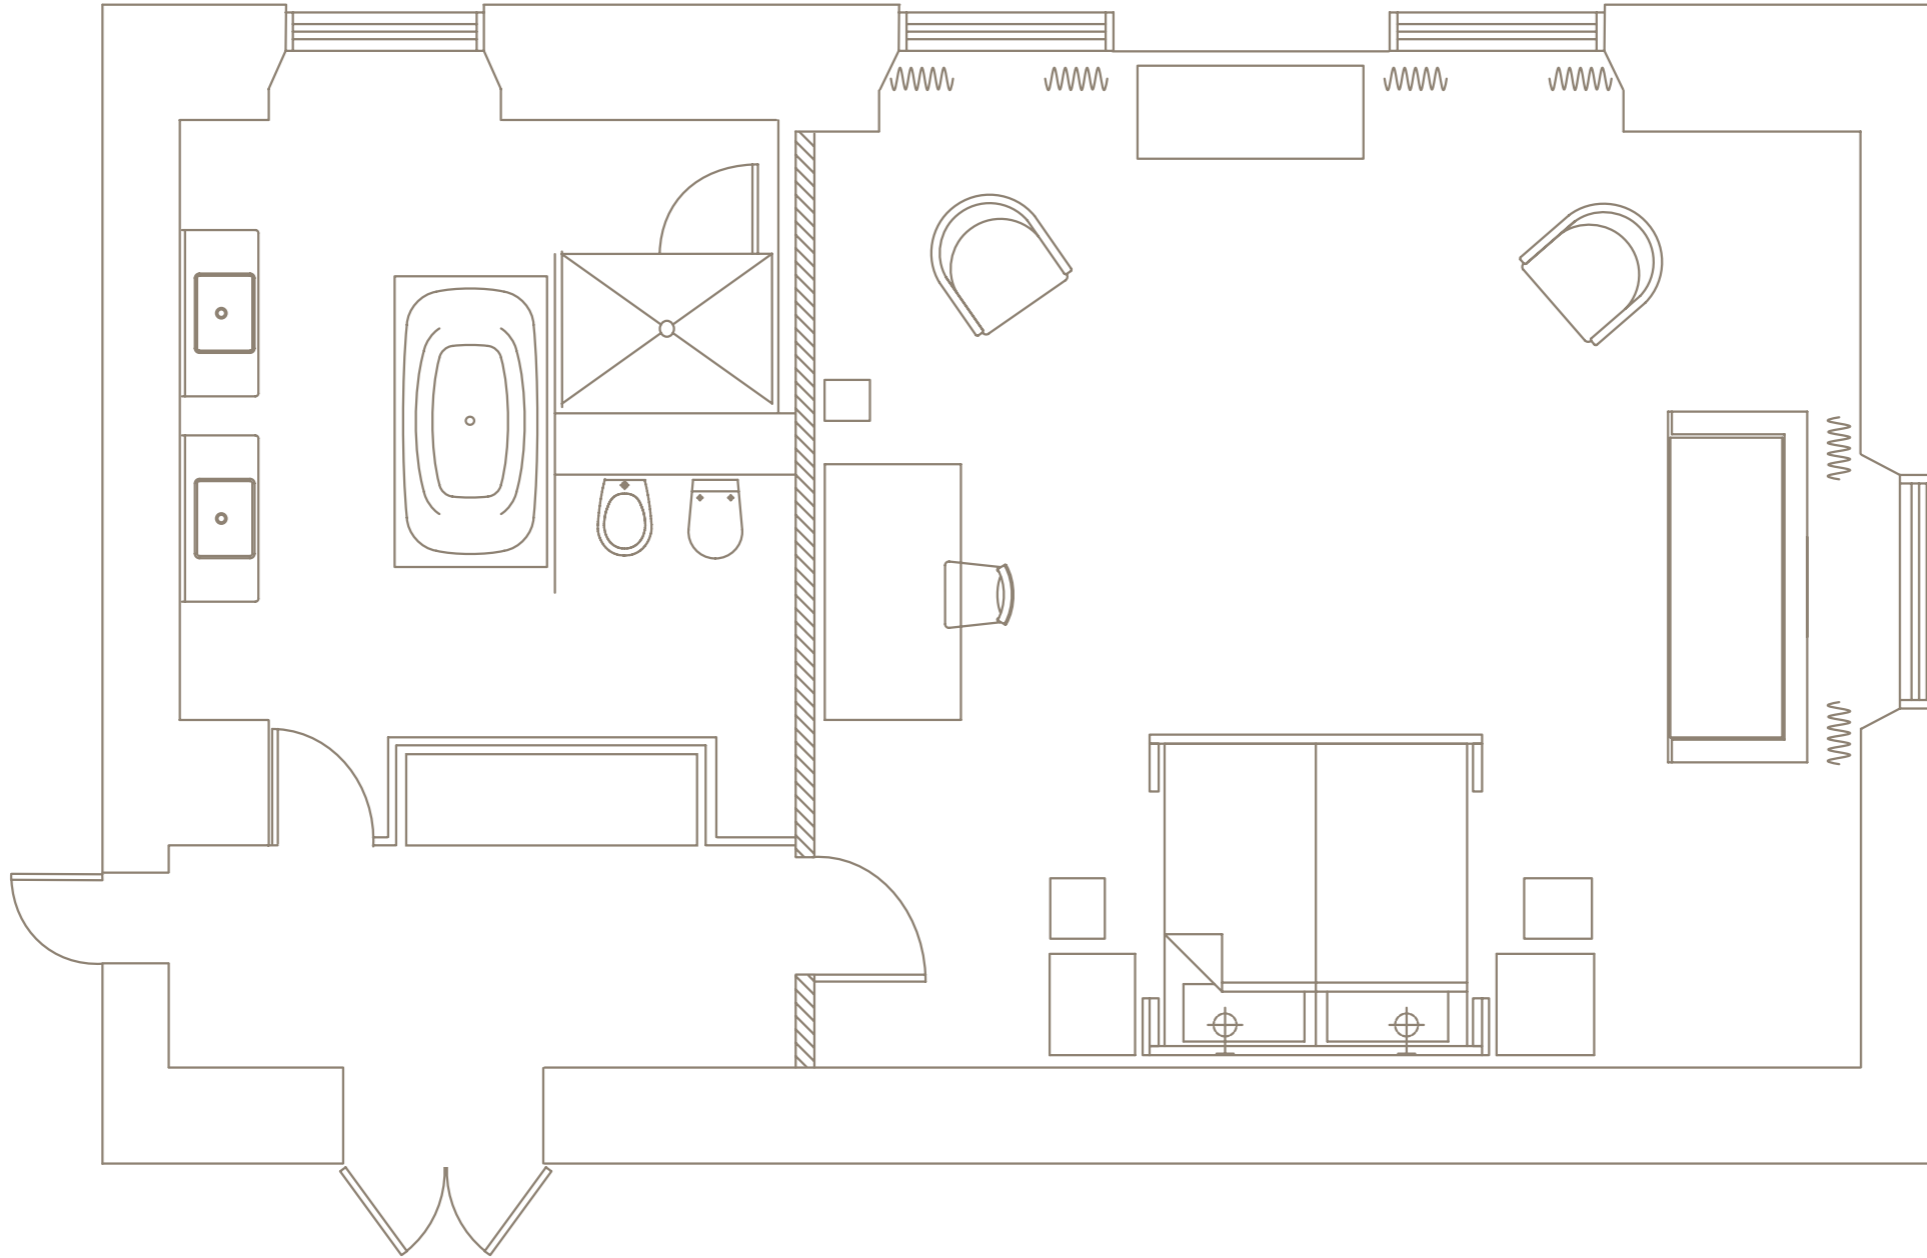

GUTMANN SUITE