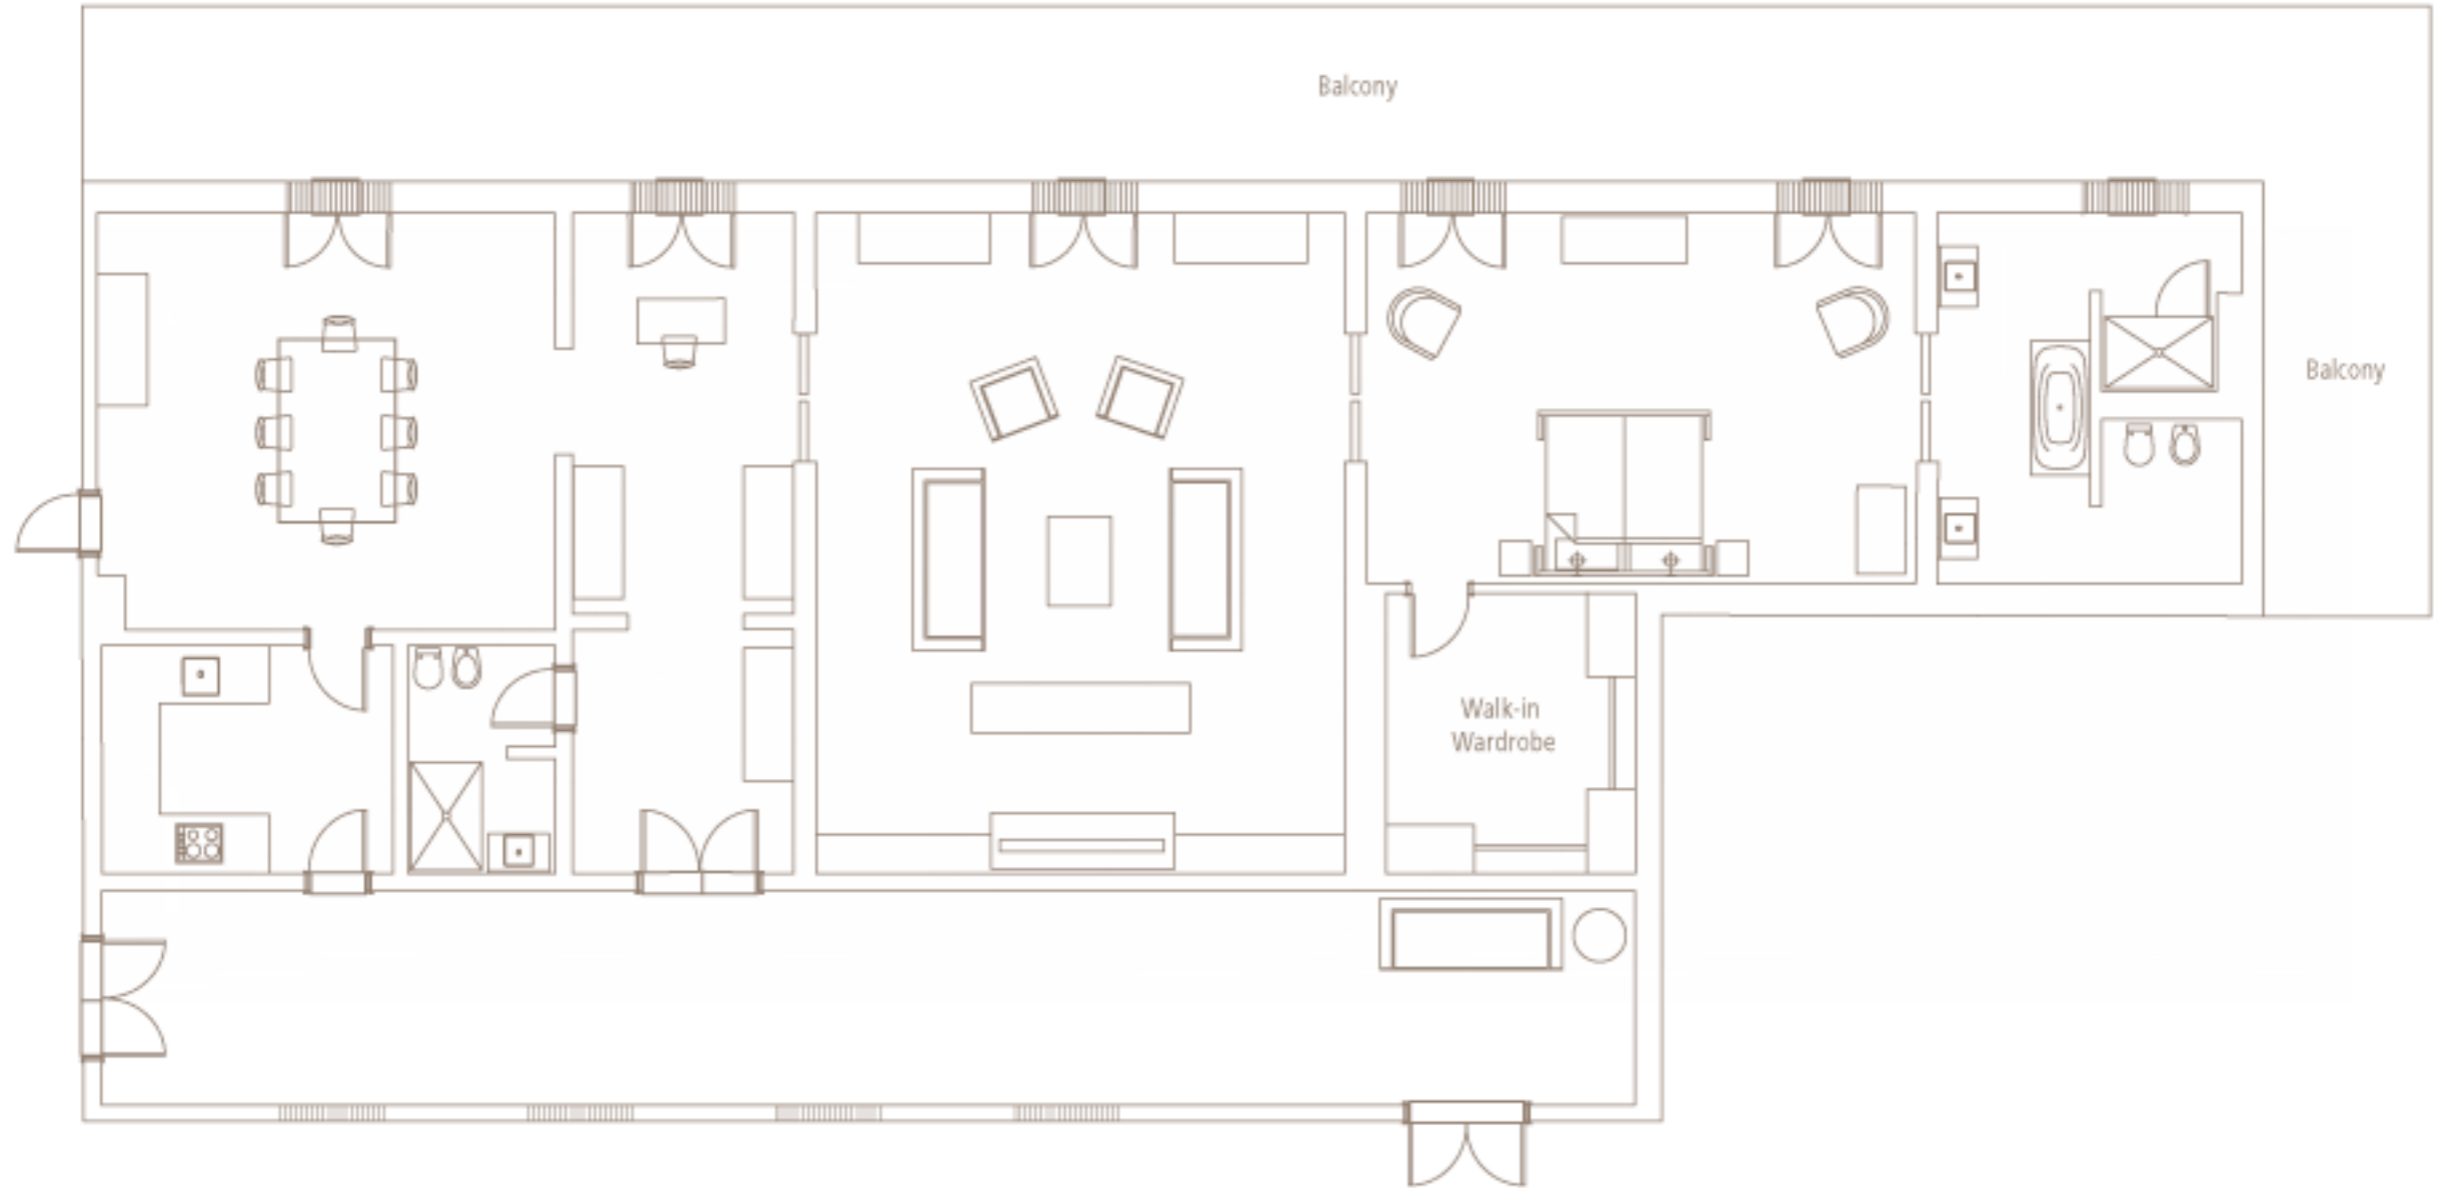

ROYAL BEBEL SUITE