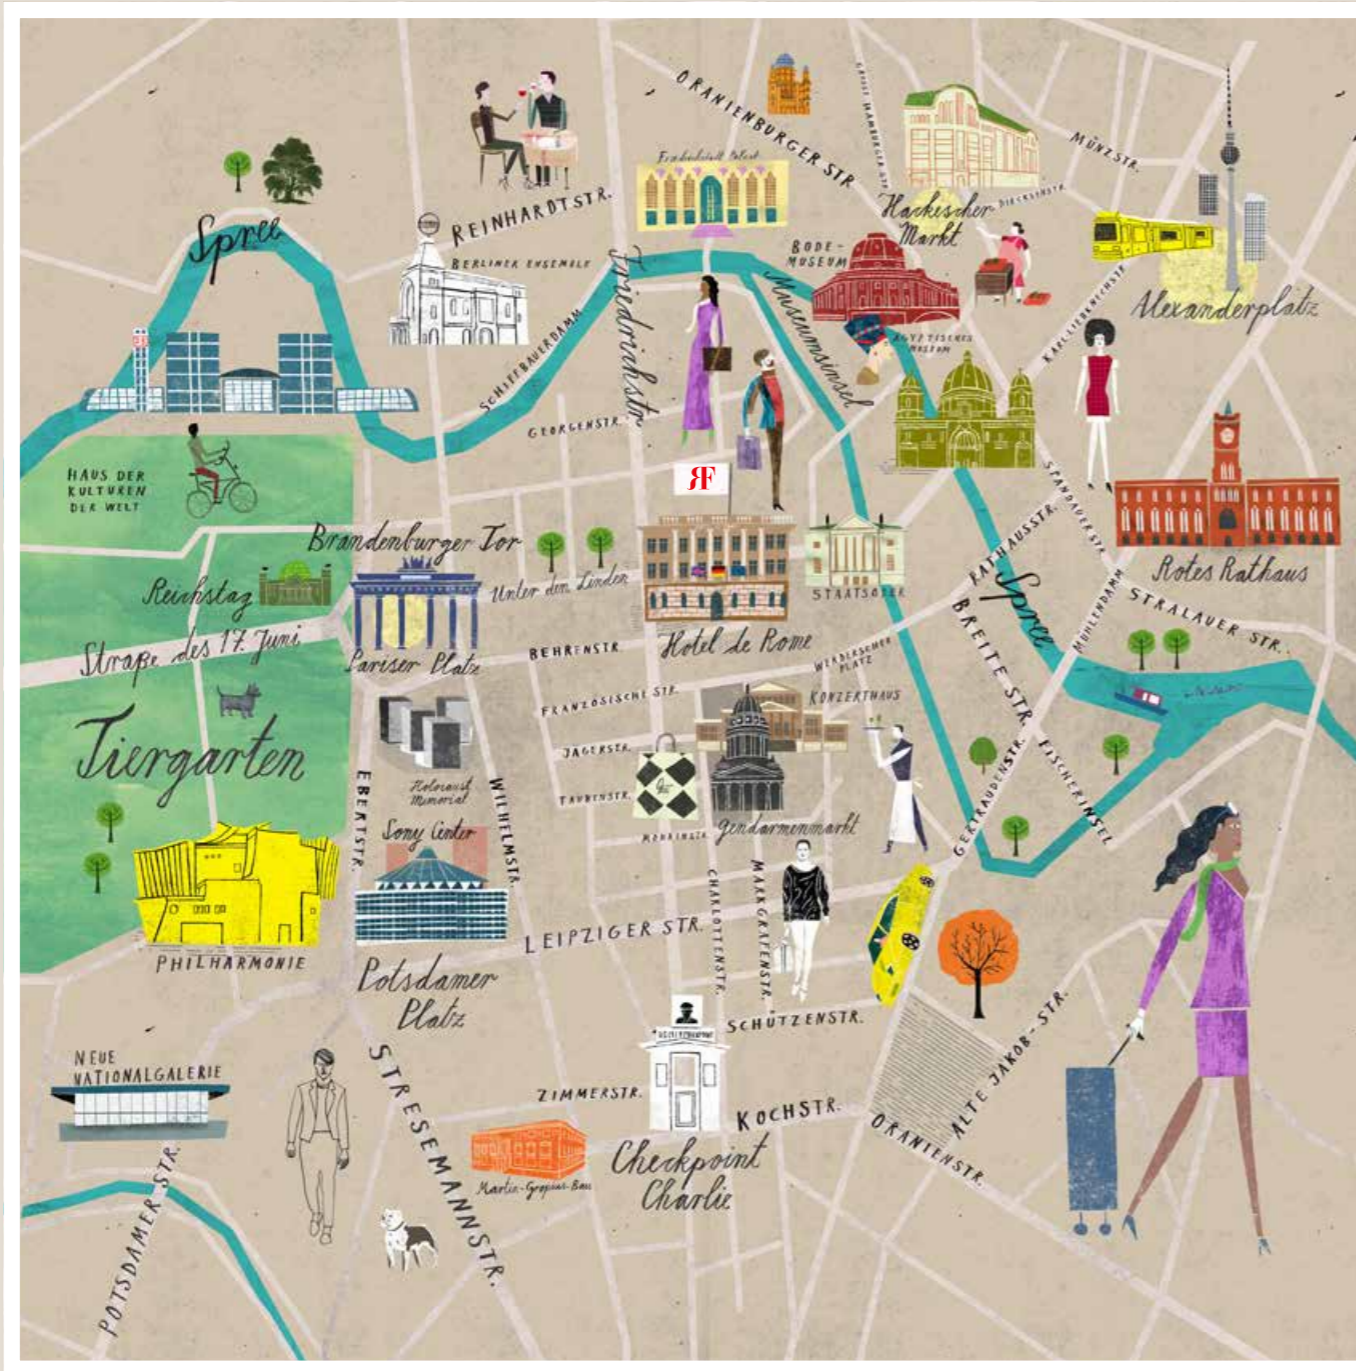

HOTEL DE ROME  
BERLIN

Behrenstrasse 37, 10117 Berlin Germany t: +49 30 460 60 90 

[HOTEL  
DE ROME](#)

[LOCATION](#)

[SUITES](#)

[ROCCO FORTE HOTELS](#)

Hotel de Rome is in the heart of Berlin, close to the sights, shopping, attractions and restaurants. It is set in a beautiful historic building that was once the head office of the Dresdner Bank.