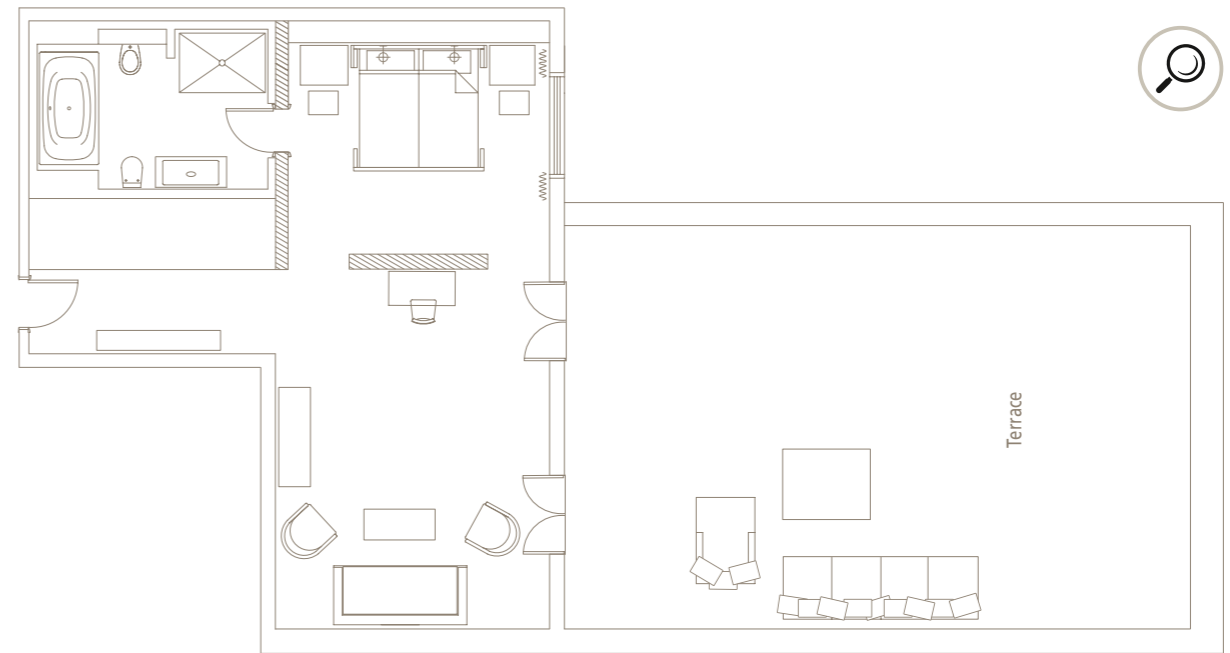

## TERRACE SUITE

- 45m<sup>2</sup> with a 45m<sup>2</sup> terrace
- Overlooking Bebelplatz and the Berlin skyline

HOTEL DE ROME, BERLIN

GALLERY

BOOK NOW

HOTEL  
DE ROME

LOCATION

SUITES