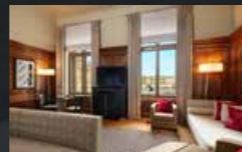

[DISCOVER MORE](#)

[HOTEL DE ROME](#)

[LOCATION](#)

[SUITES](#)

[ROCCO FORTE HOTELS](#)