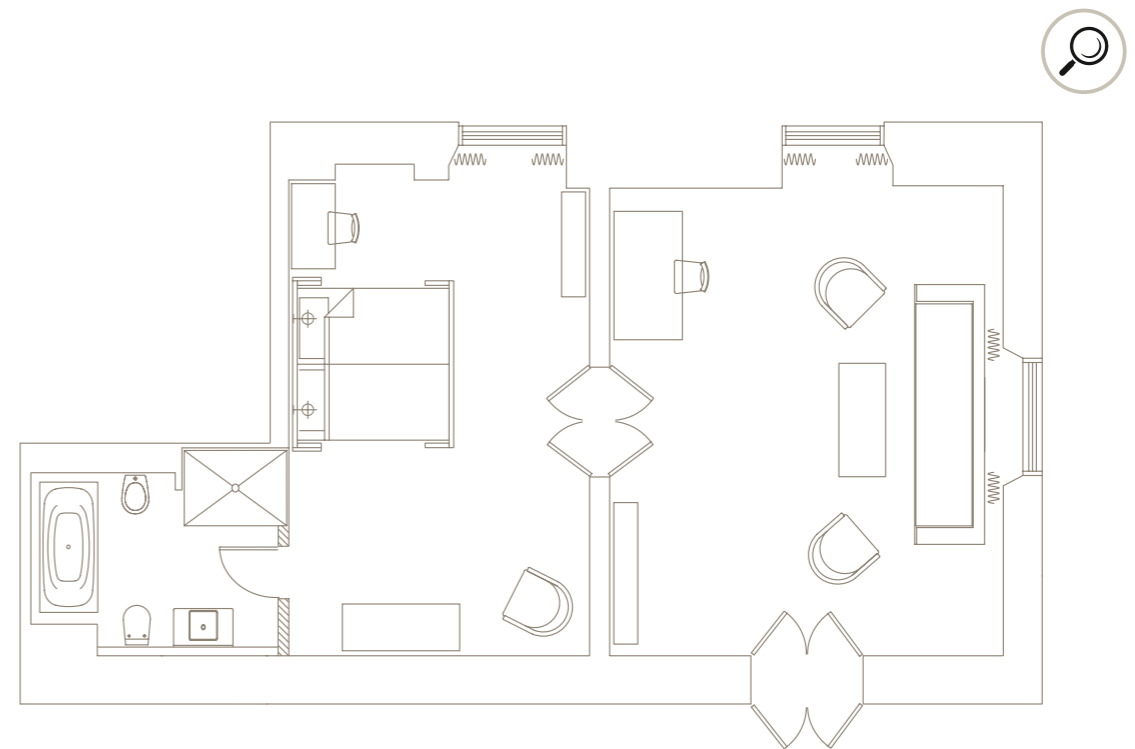

## BEHREN SUITE

- 63m<sup>2</sup>
- Overlooking Bebelplatz
- Leather-clad doors, parquet flooring, original mahogany panelled walls
- 5-metre-high ceilings
- Can interconnect with the Gutmann Suite

HOTEL DE ROME, BERLIN