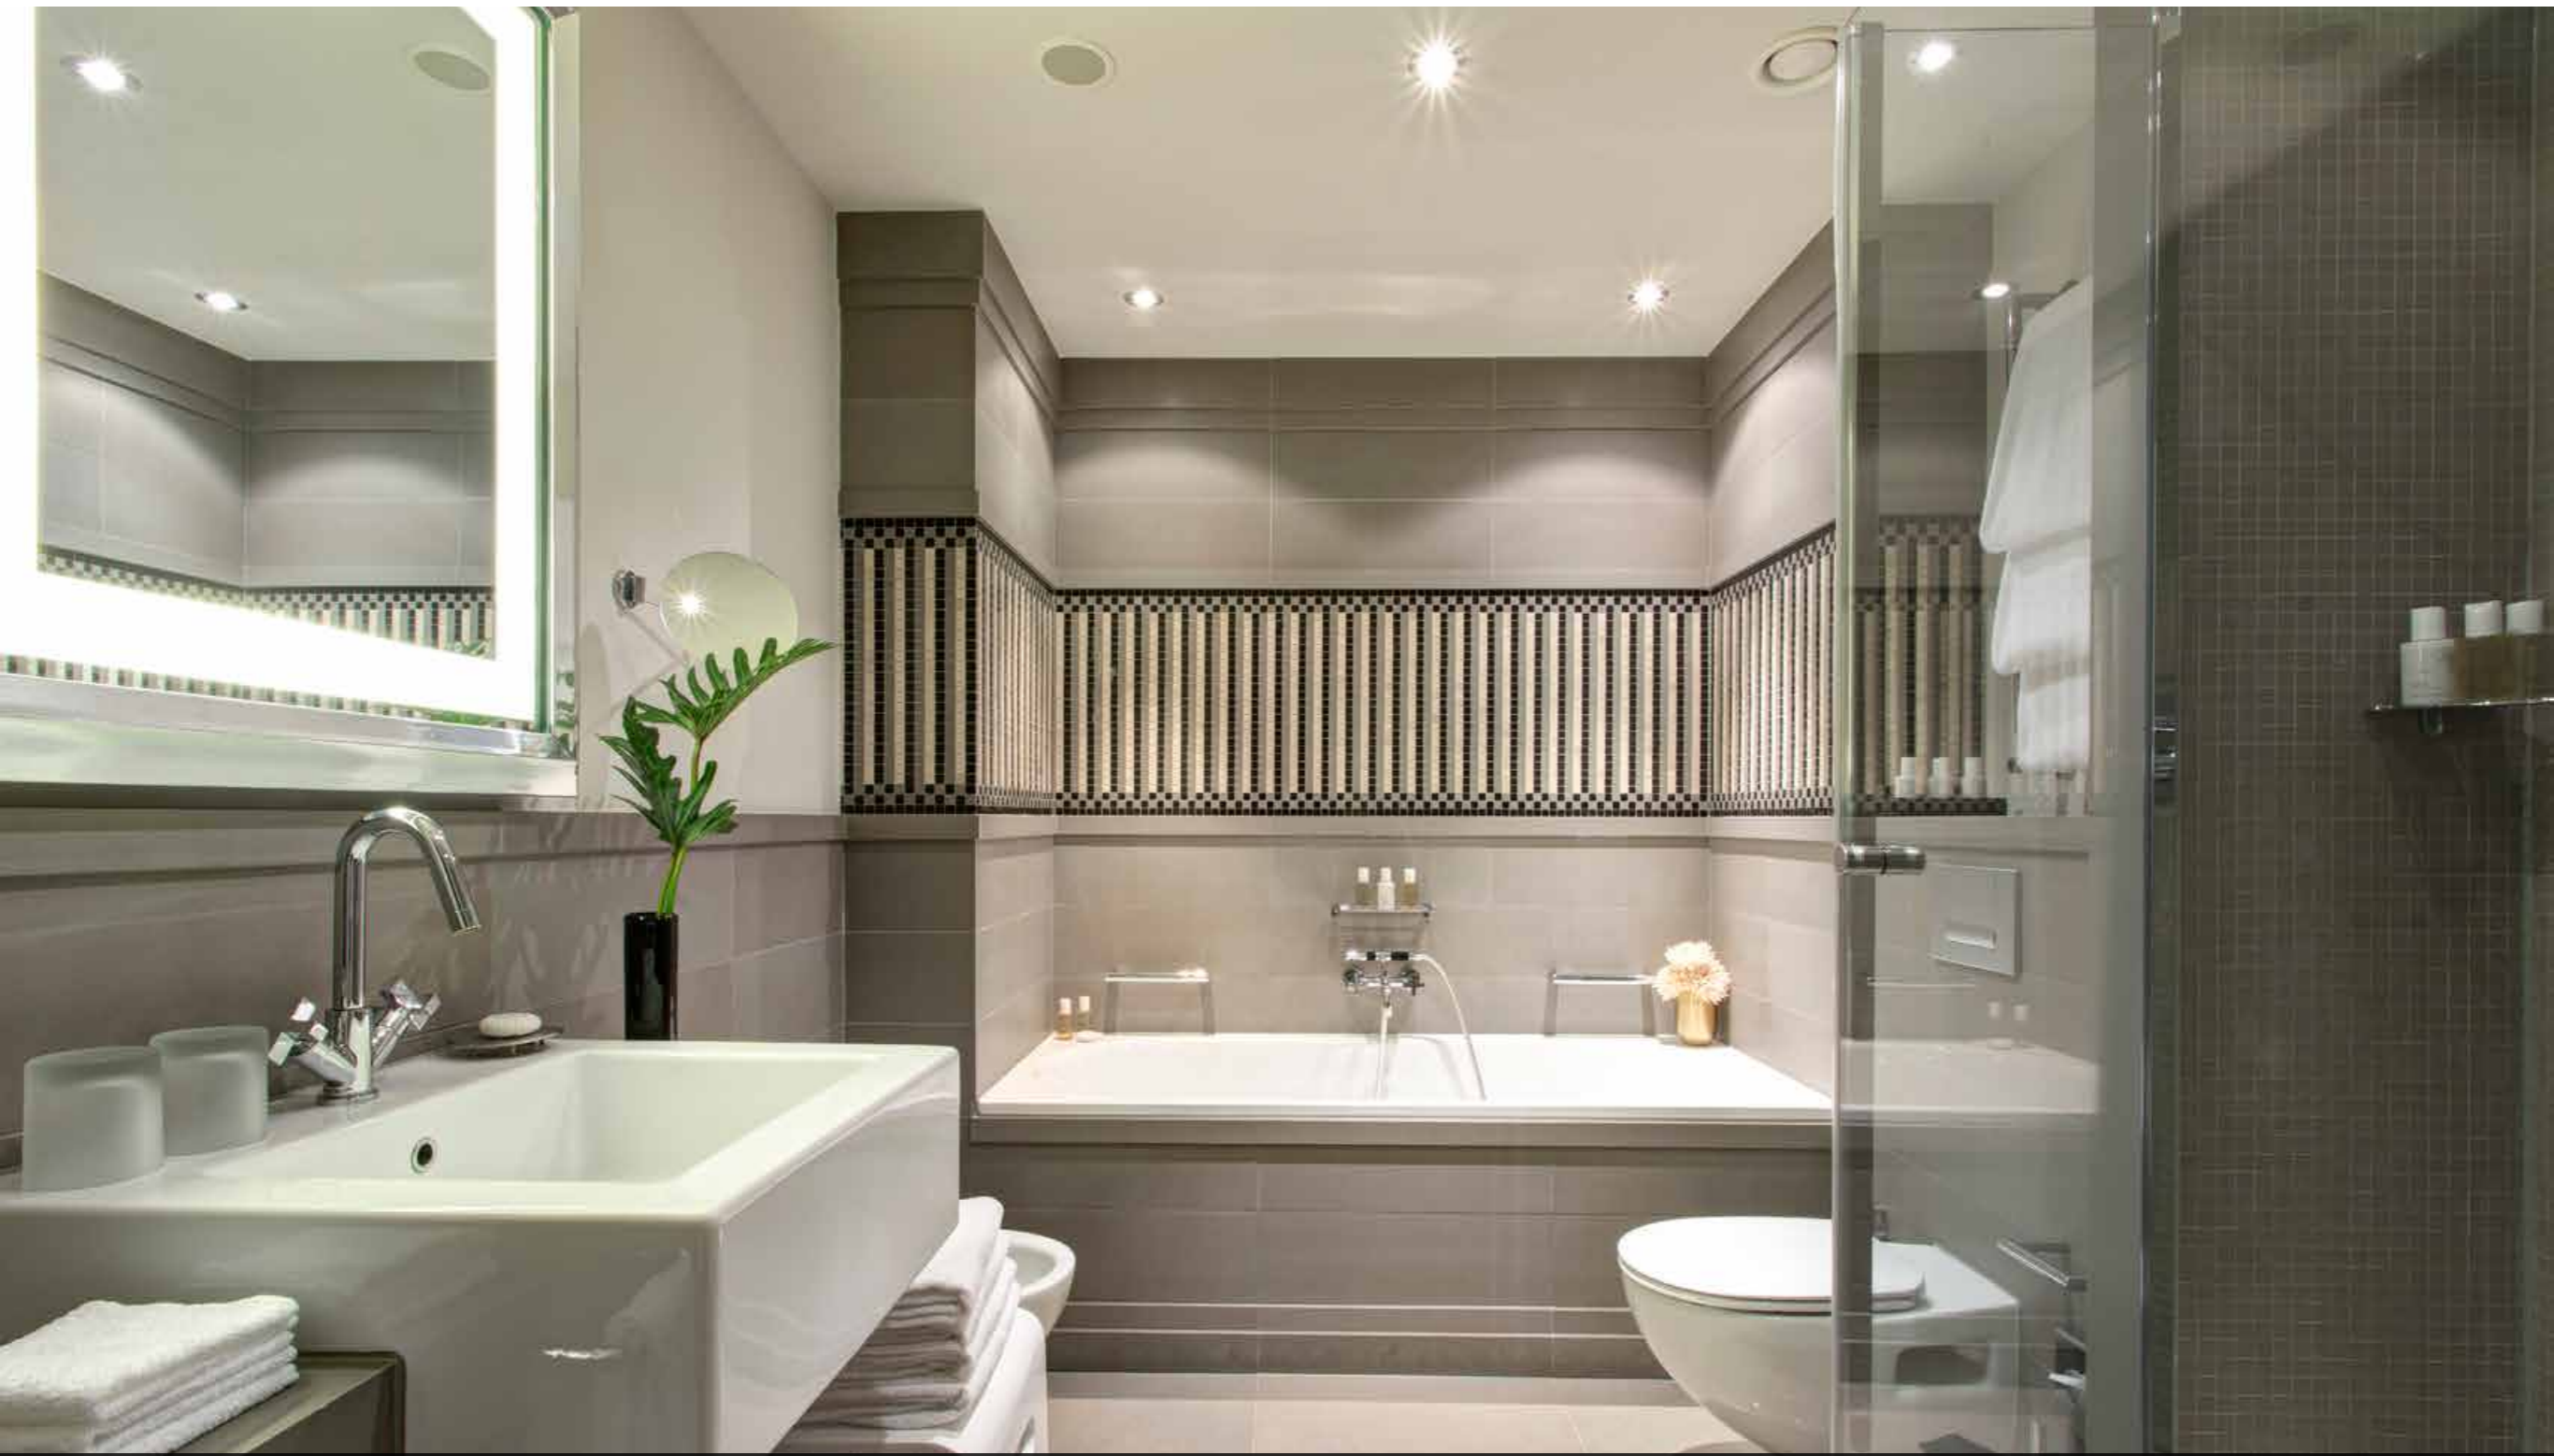

TERRACE SUITE
SUITES
HOTEL DE ROME, BERLIN