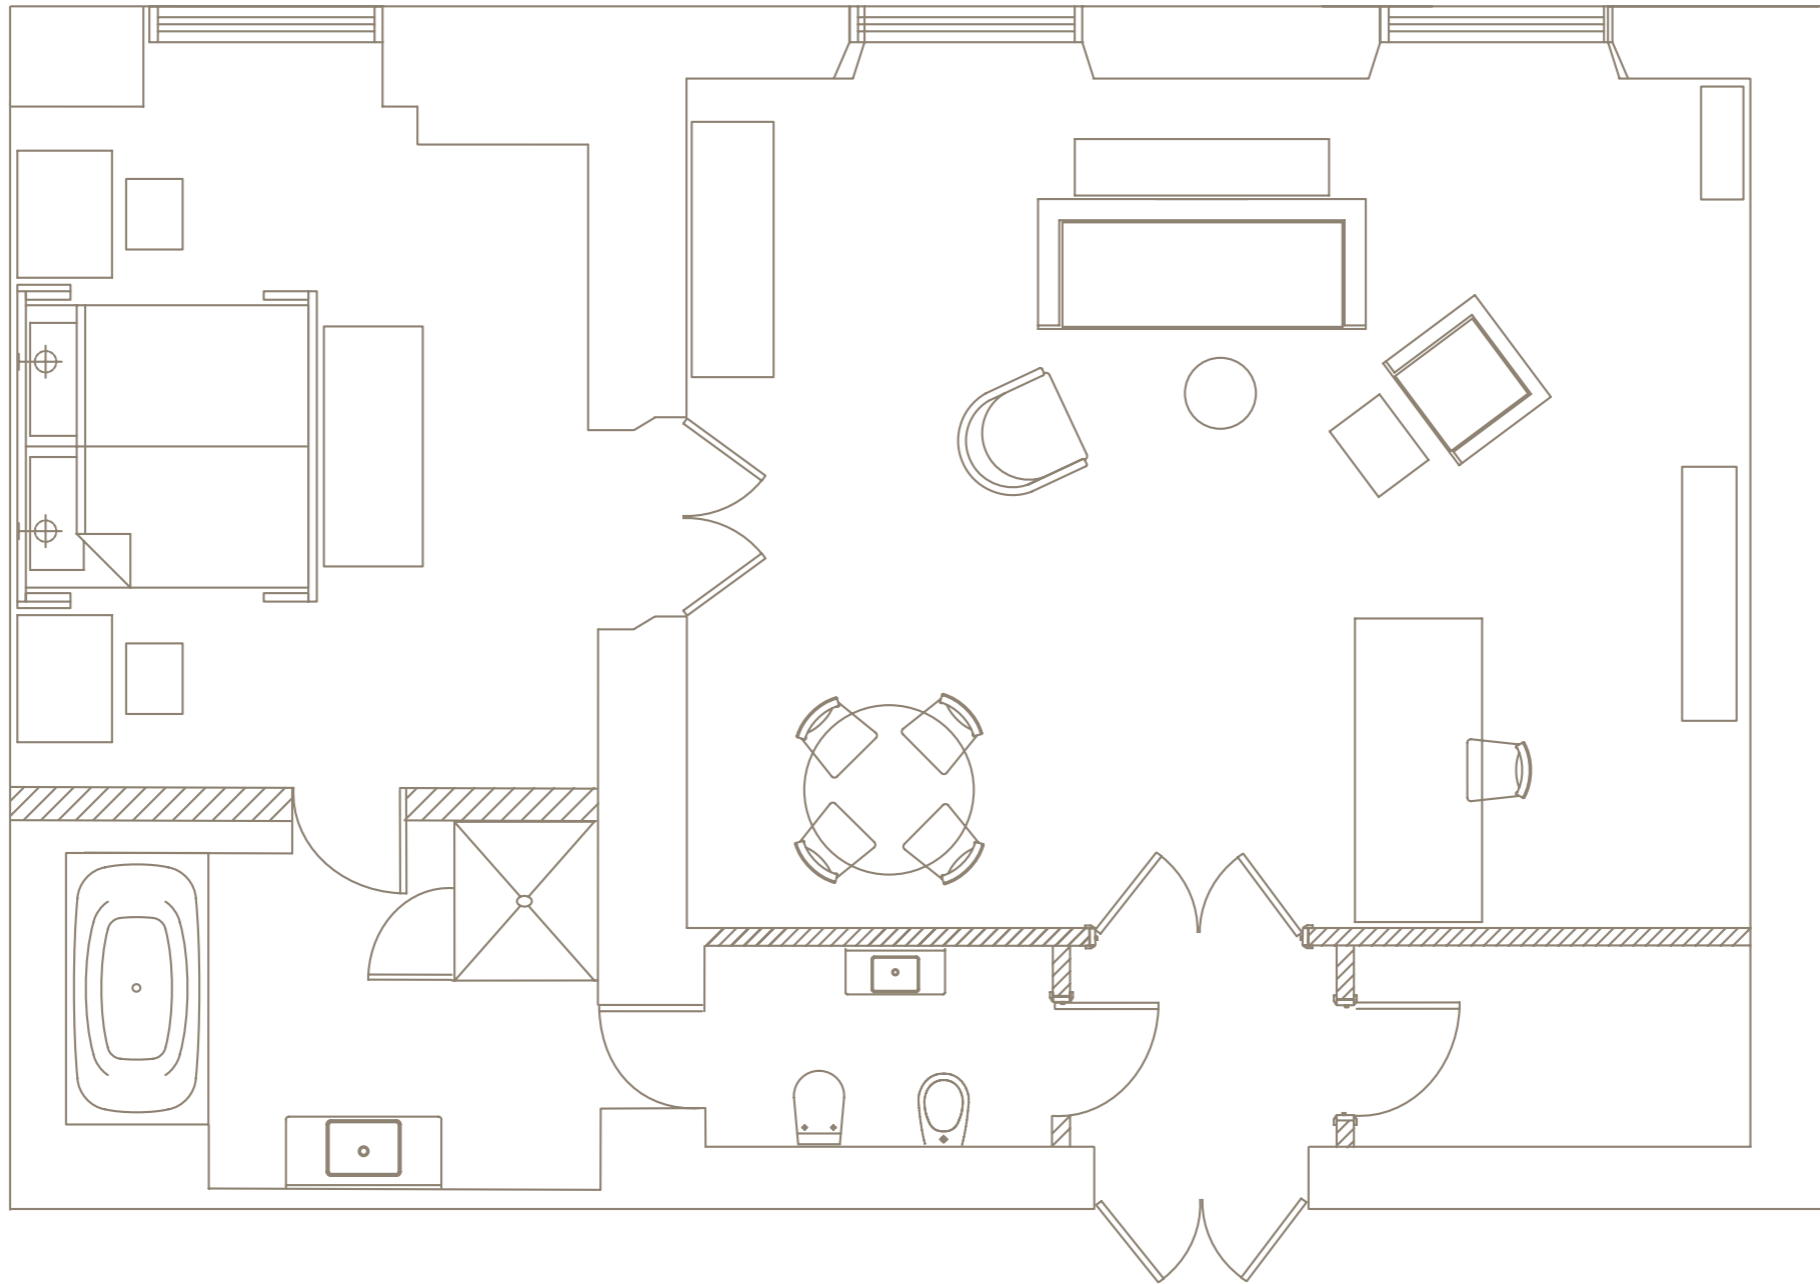

HISTORIC BANKER SUITE