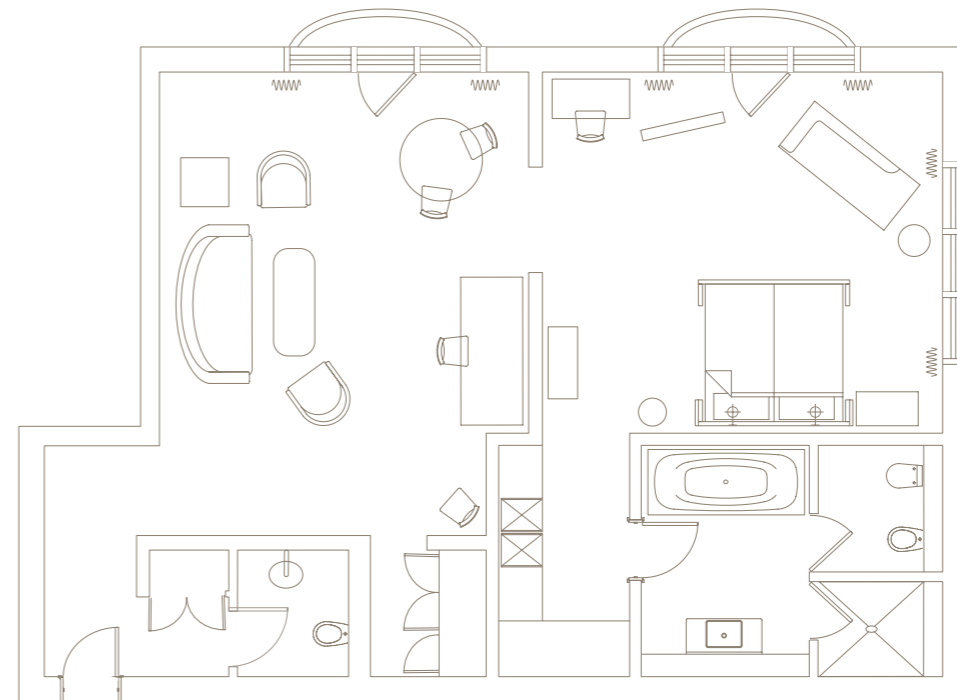

CLASSIC SUITES

- 60m²
- Some have a private balcony
- Some have a combined living and sleeping area
- Overlooking St Hedwig's Cathedral, Französische Strasse