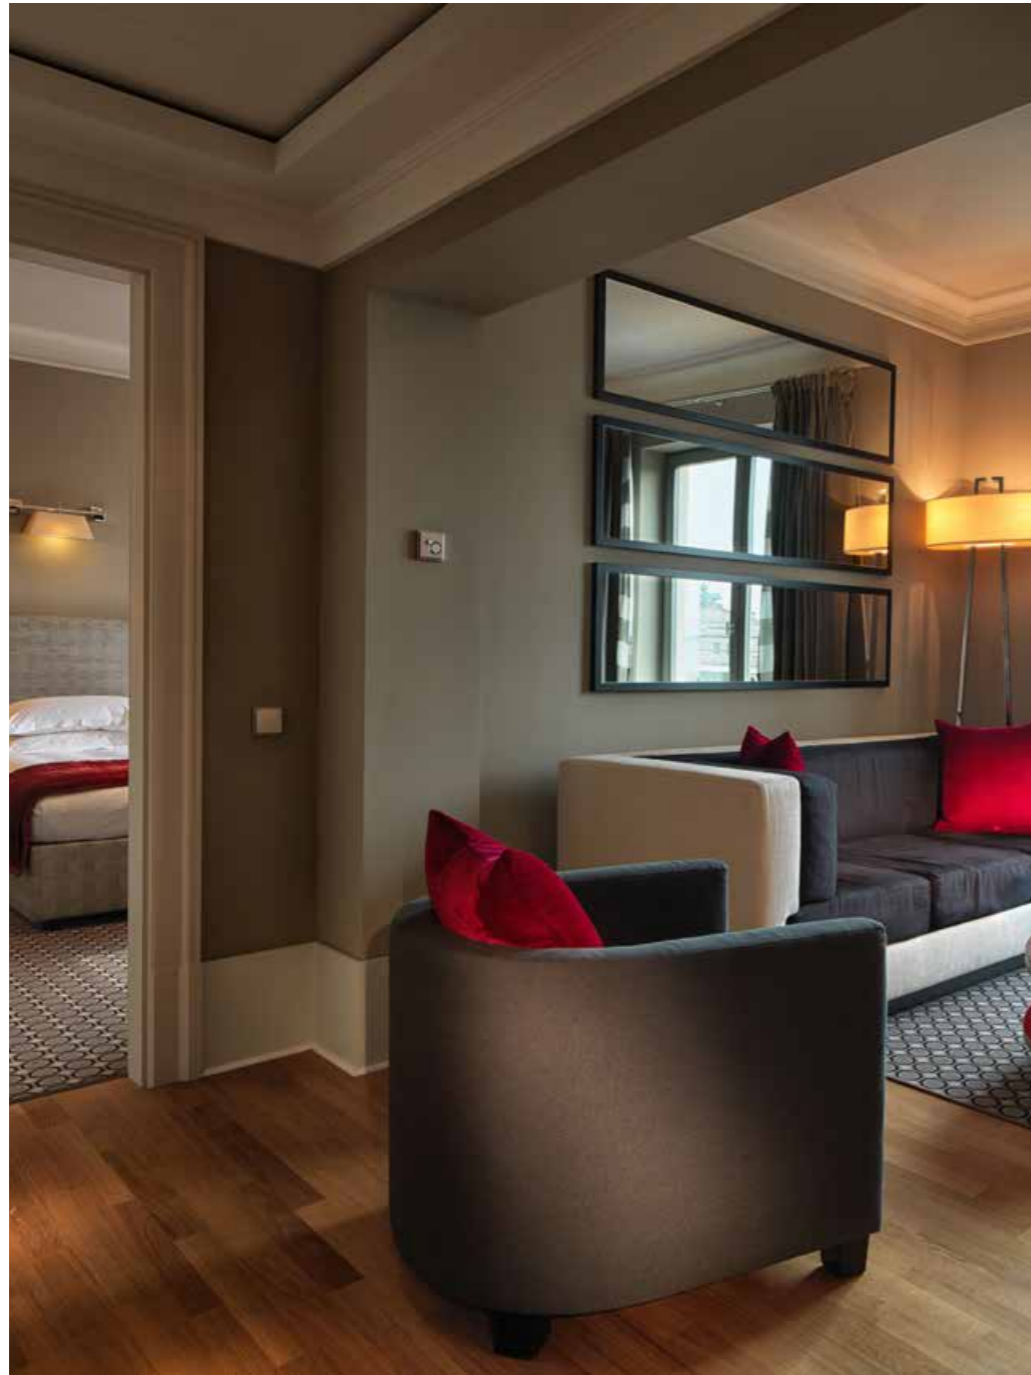

## CLASSIC SUITES

- 60m<sup>2</sup>
- Some have a private balcony
- Some have a combined living and sleeping area
- Overlooking St Hedwig's Cathedral, Französische Strasse

HOTEL DE ROME, BERLIN

GALLERY

BOOK NOW