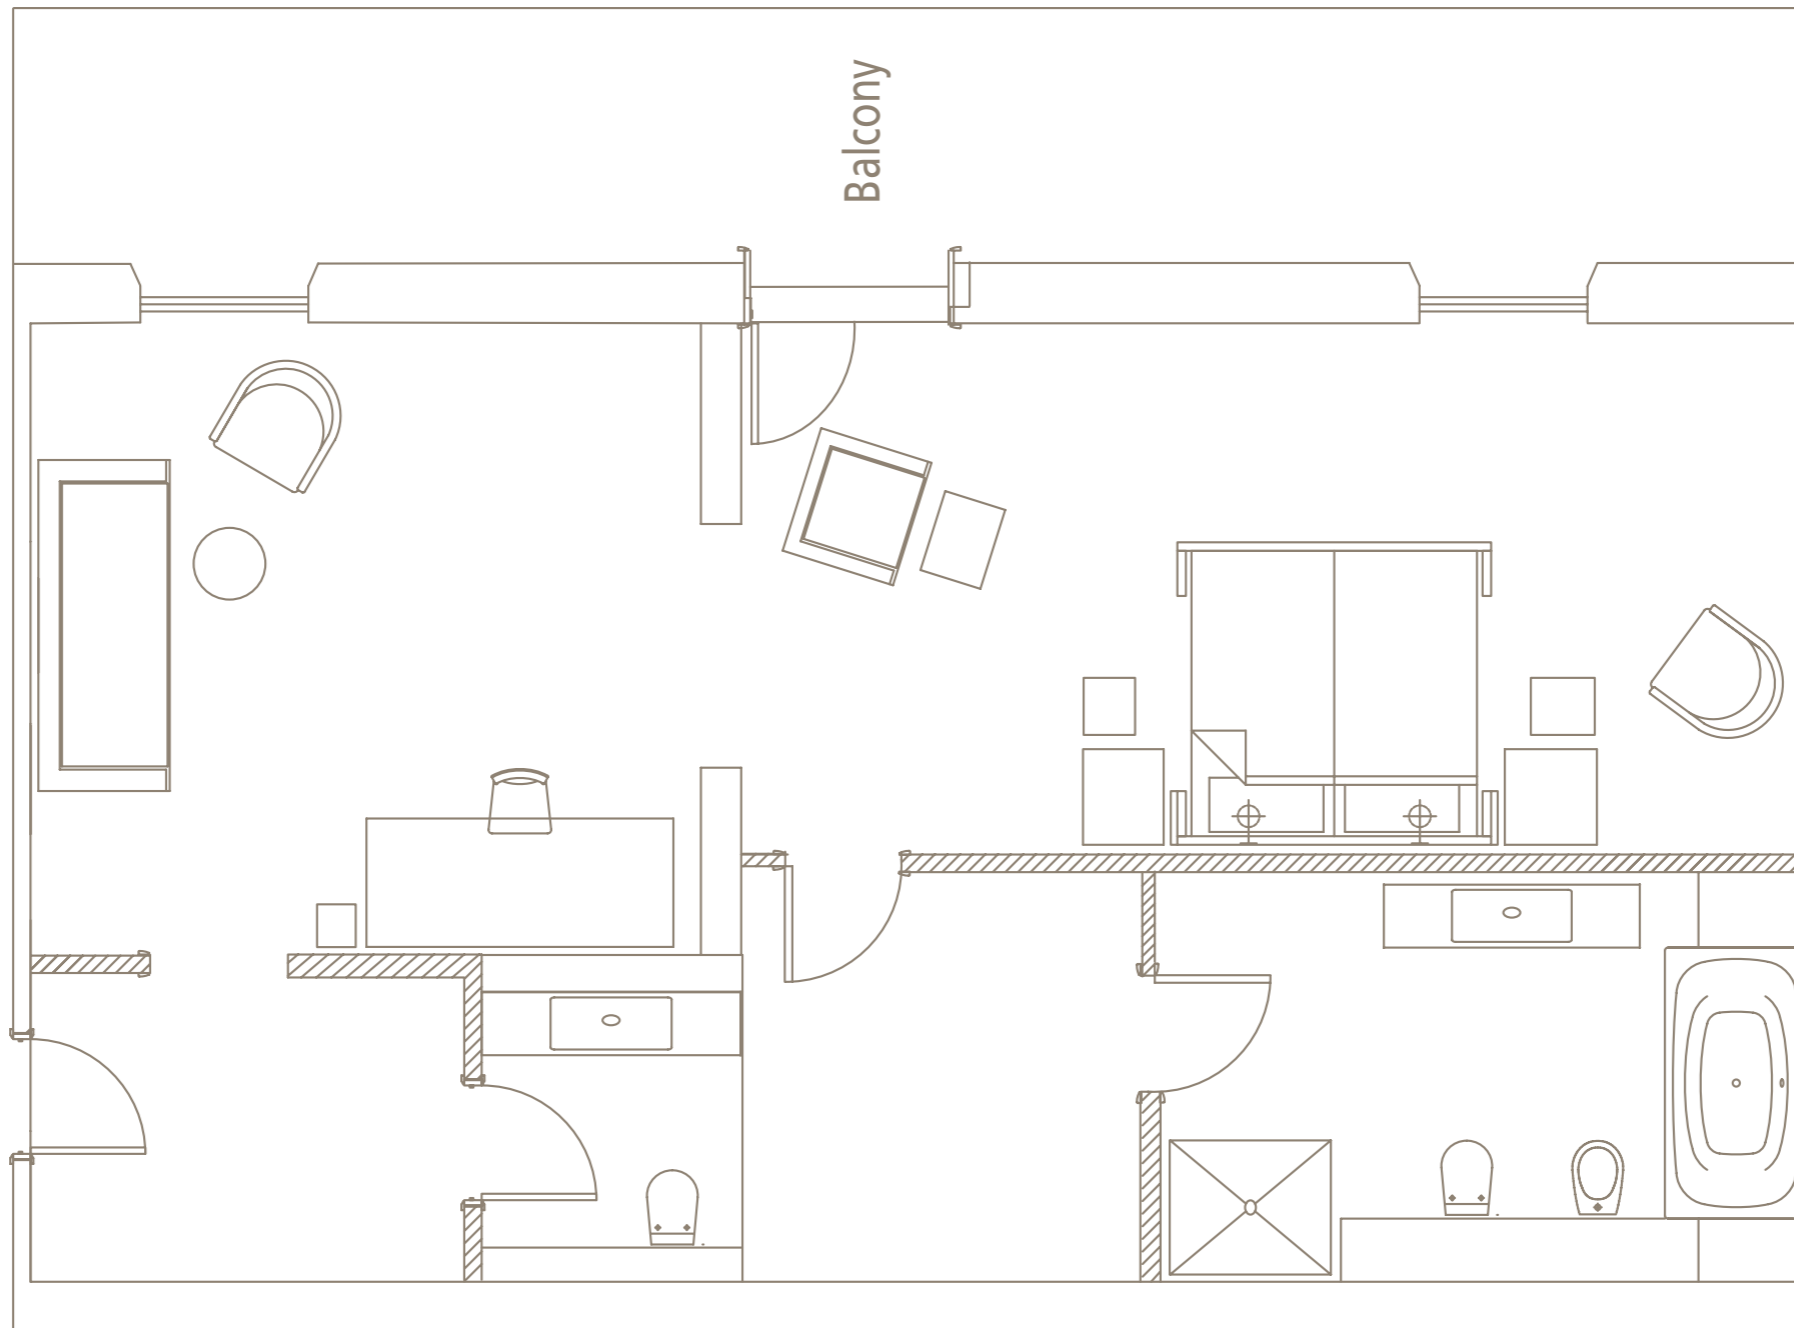

SUPERIOR SUITES