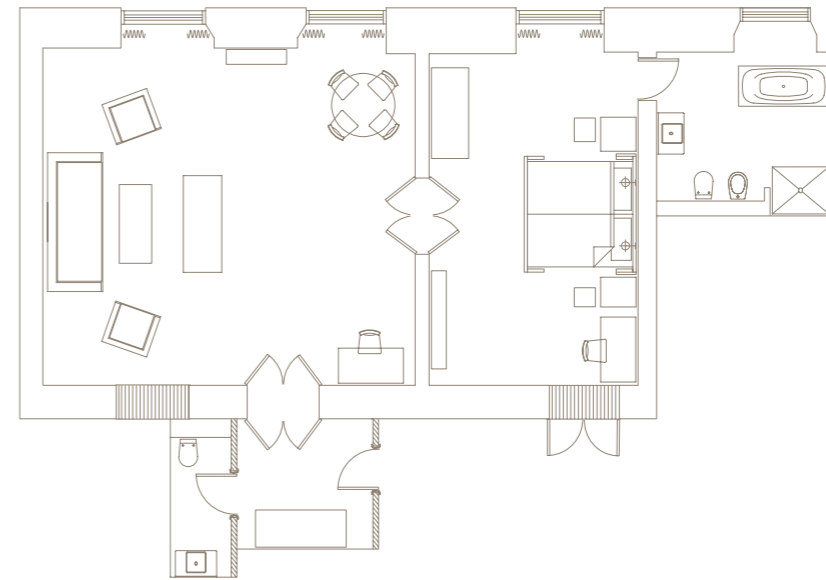

## HUMBOLDT SUITE

- 90m<sup>2</sup>
- Overlooking Bebelplatz
- Formerly a bank manager's office
- Original oak-panelled, 5-metre-high ceilings, leather-clad doors
- Can interconnect with a Junior Suite