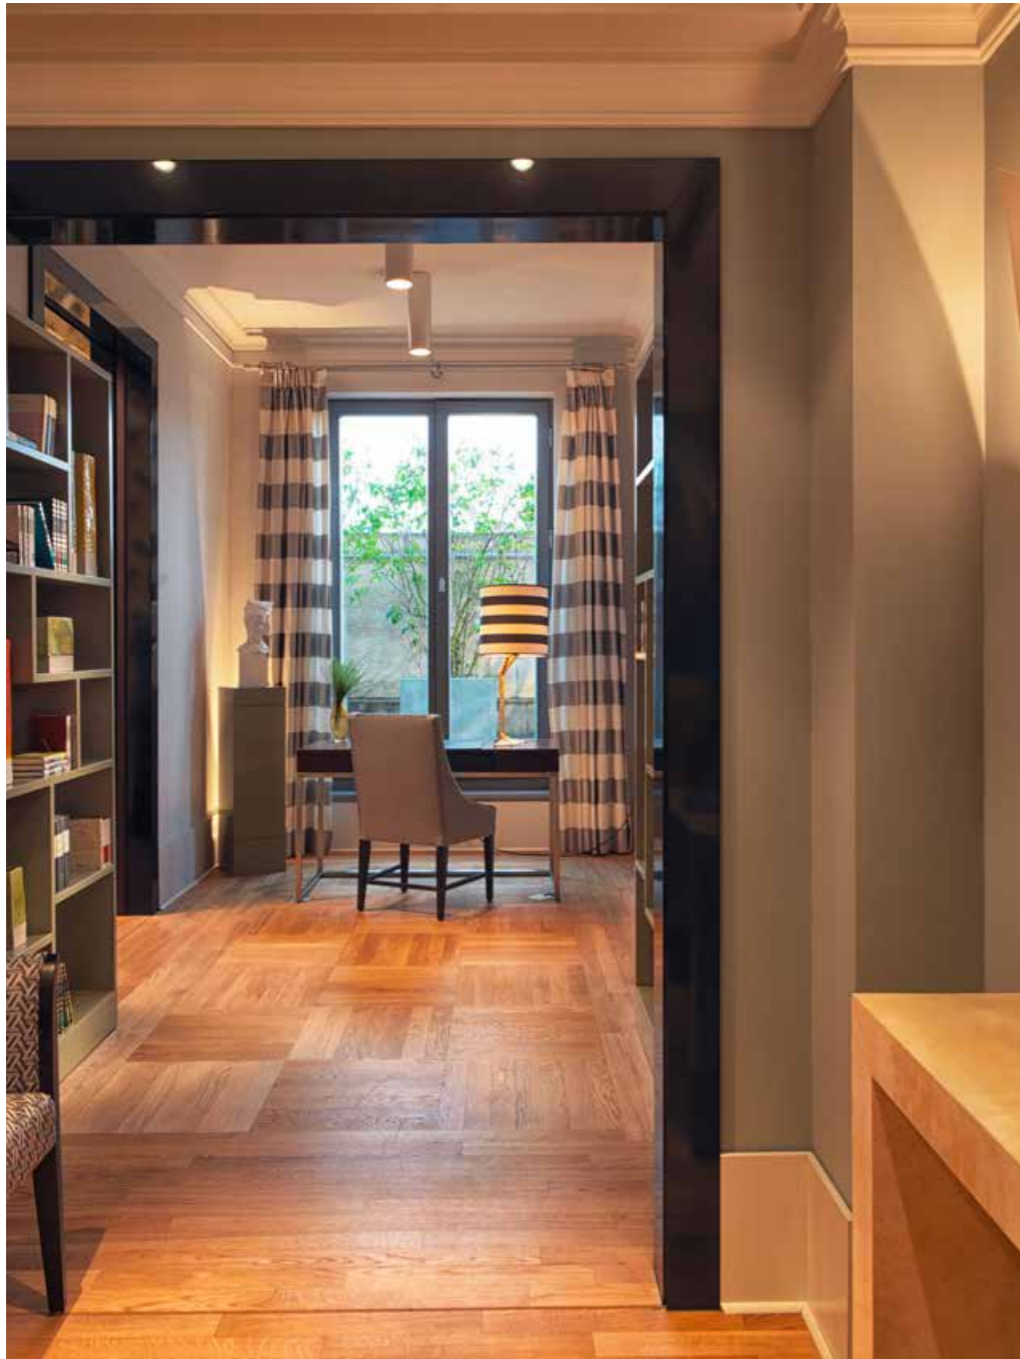

## ROYAL BEBEL SUITE

- 200m<sup>2</sup>
- 25m terrace overlooking Bebelplatz
- High ceilings, hardwood floors
- Sitting room with surround sound system and private library with over 1000 books
- Dining room, kitchenette with separate access
- Can interconnect with up to 3 bedrooms and a Junior Suite